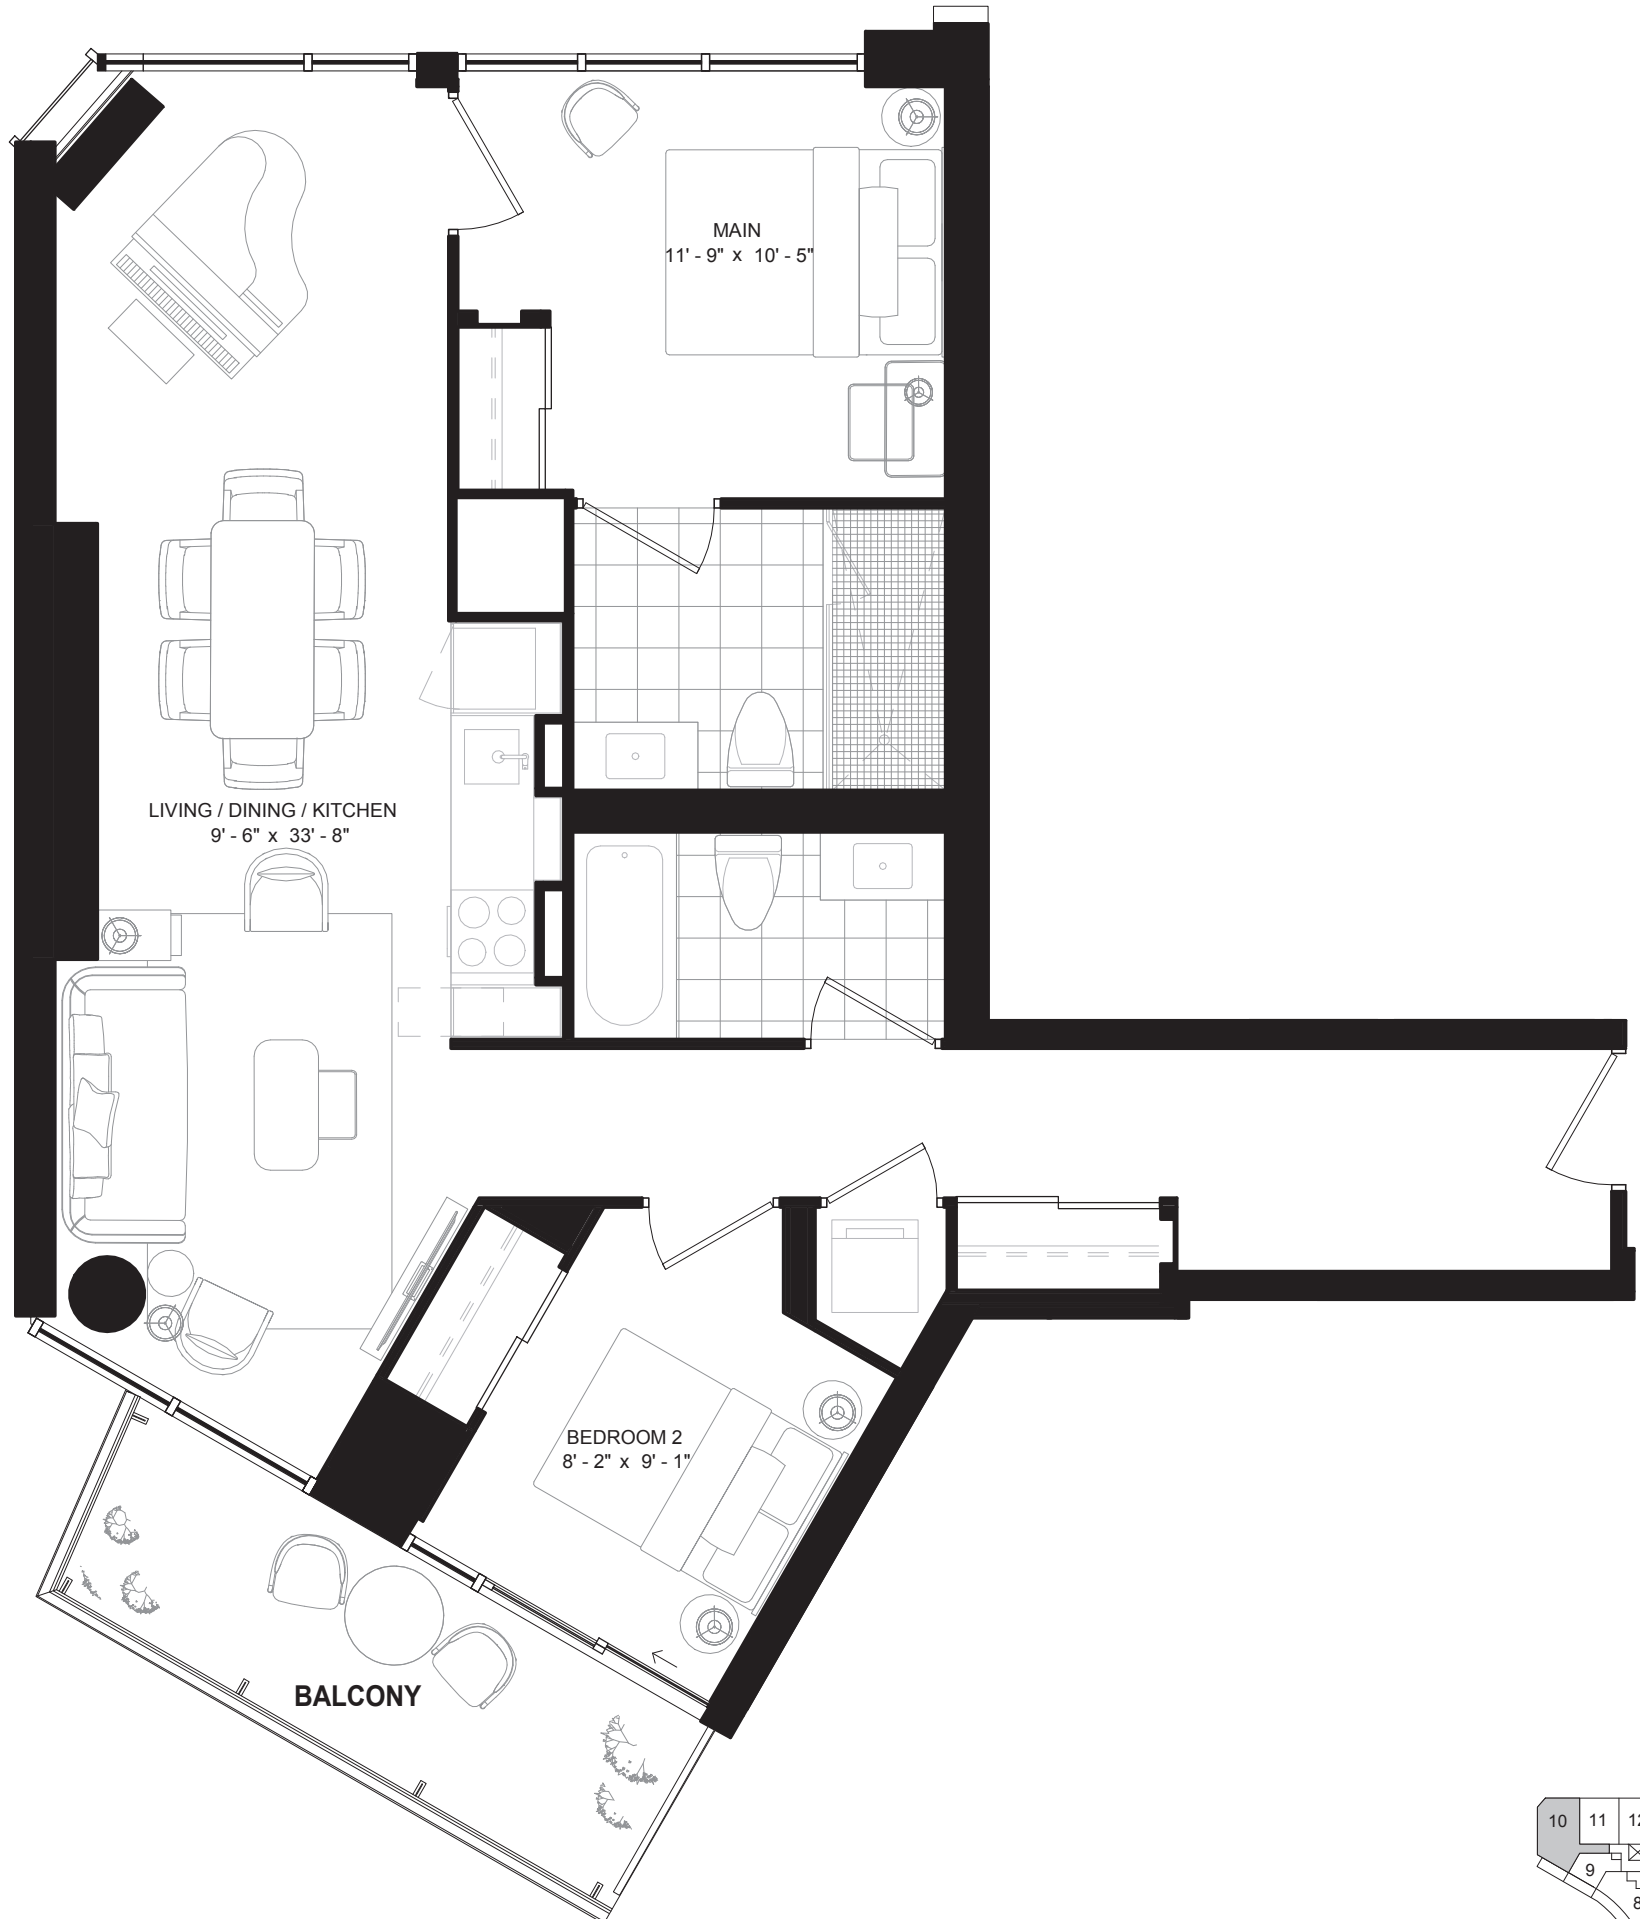

Natasha

THE RESIDENCES

BALLAD

TWO BEDROOM 909 SQ. FT.

FLOOR 14

ALL DIMENSIONS, SPECIFICATIONS AND DRAWINGS ARE APPROXIMATE. PLANS MAY BE MIRROR IMAGE. WINDOW SIZES MAY VARY ON DIFFERENT FLOORS. FURNITURE NOT INCLUDED. ACTUAL SQUARE FOOTAGE MAY VARY FROM THE STATED FLOOR PLAN. E. & O.E.