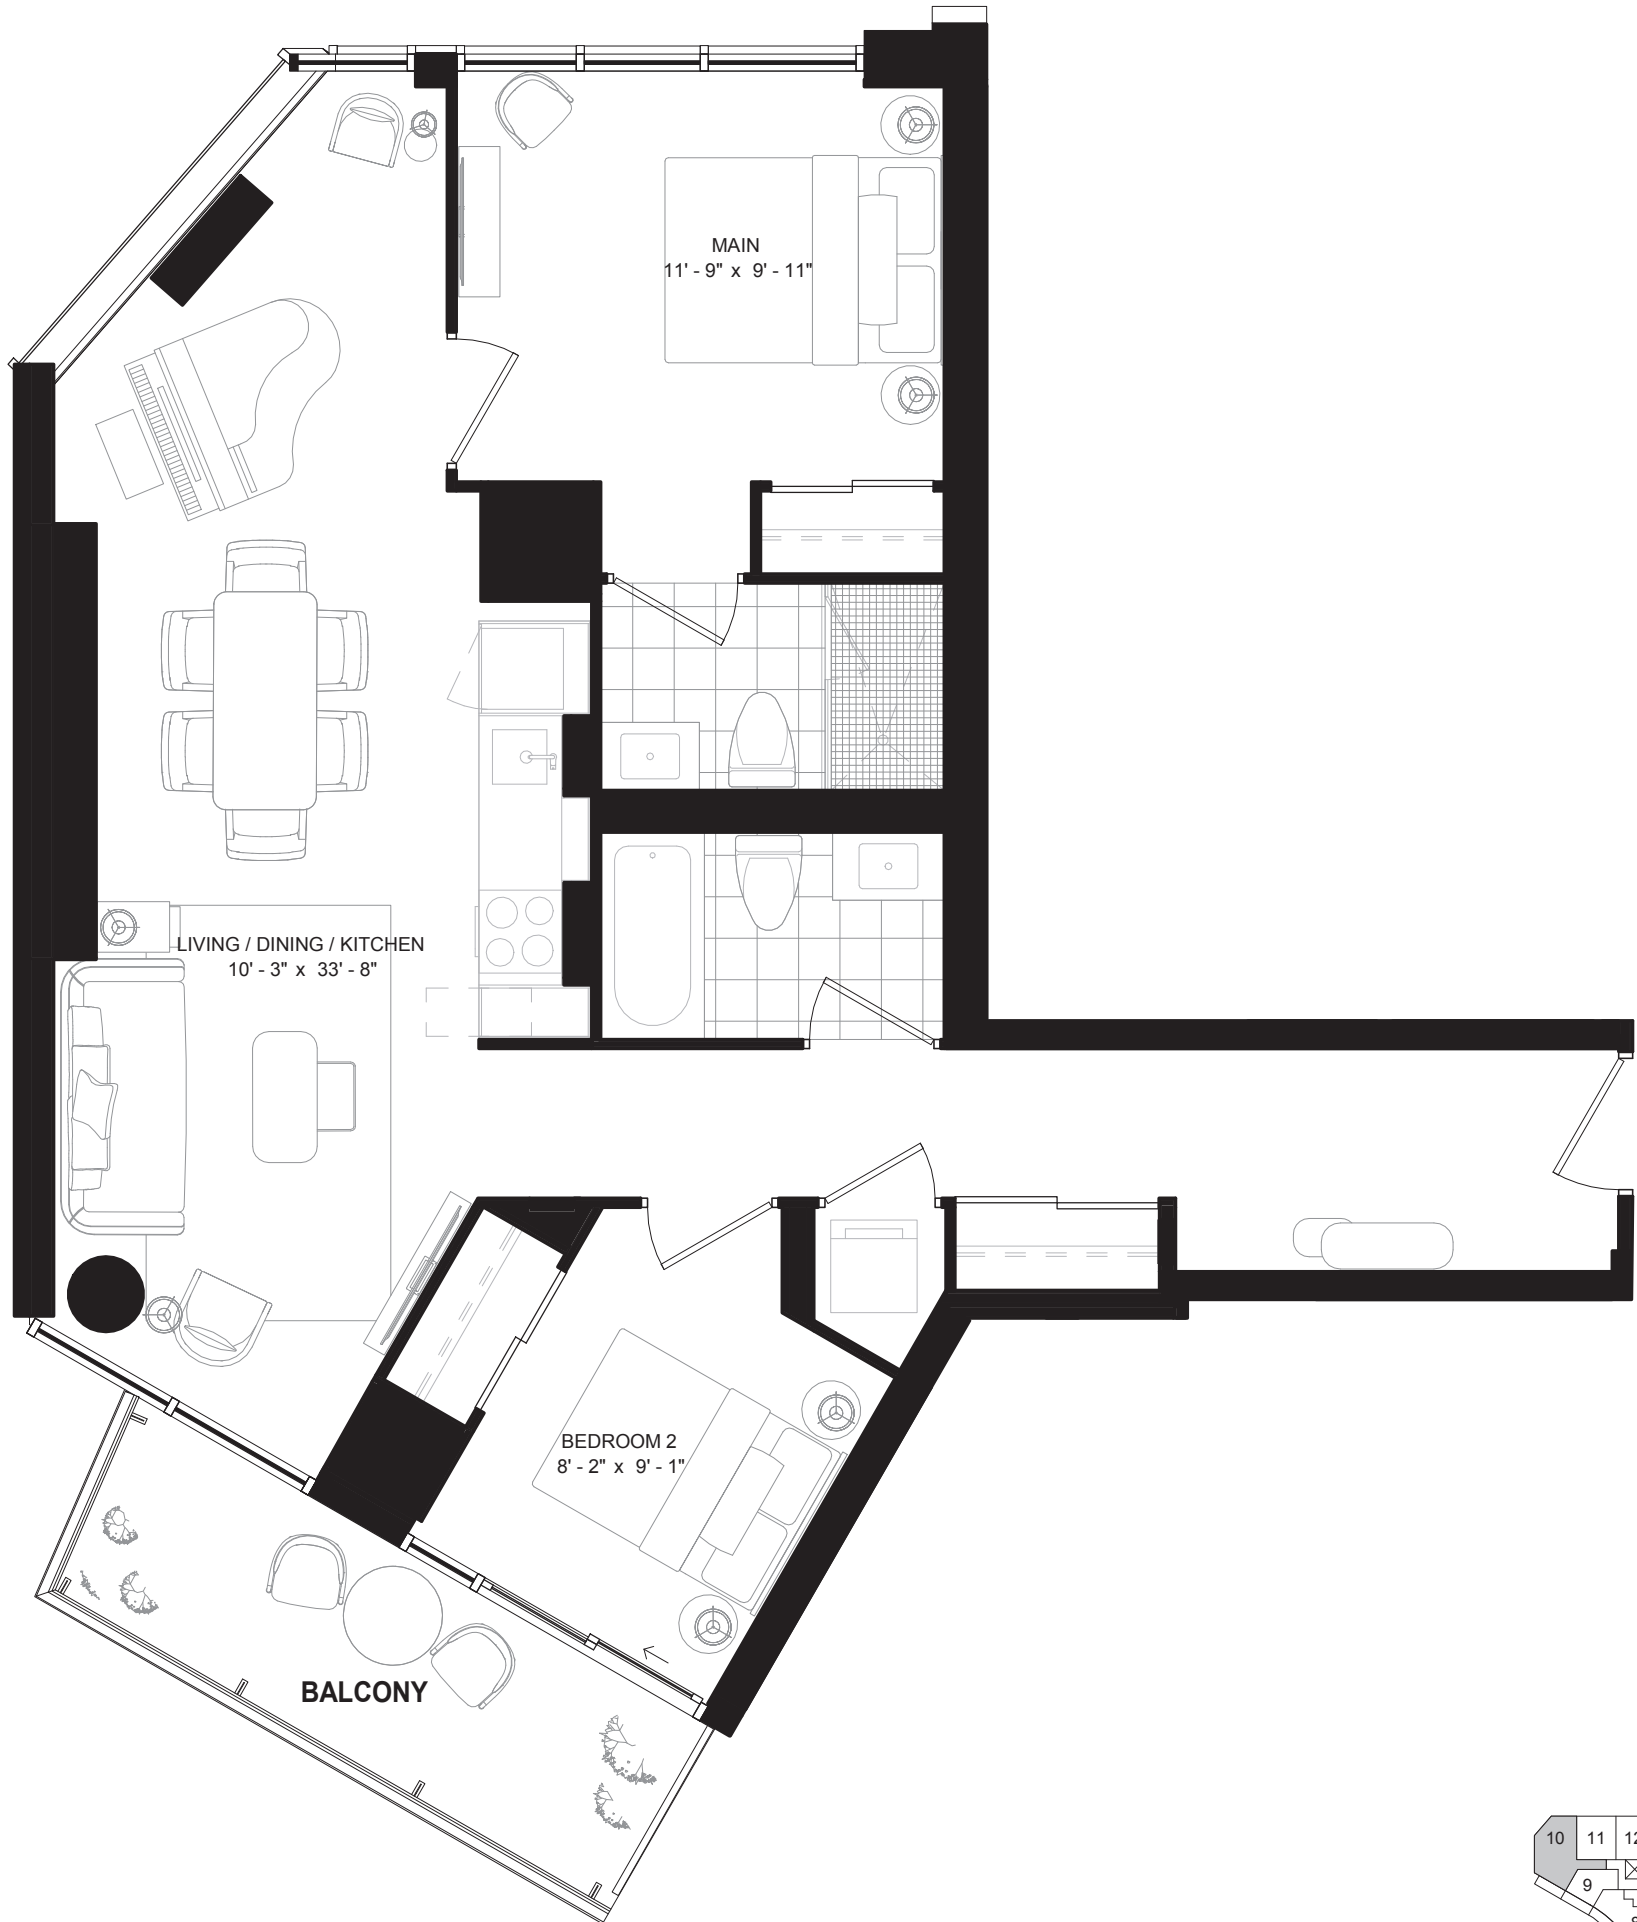

# Natasha

THE RESIDENCES

## CONCERTO

TWO BEDROOM 880 SQ. FT.

FLOOR 12

ALL DIMENSIONS, SPECIFICATIONS AND DRAWINGS ARE APPROXIMATE. PLANS MAY BE MIRROR IMAGE. WINDOW SIZES MAY VARY ON DIFFERENT FLOORS. FURNITURE NOT INCLUDED. ACTUAL SQUARE FOOTAGE MAY VARY FROM THE STATED FLOOR PLAN. E. & O.E.