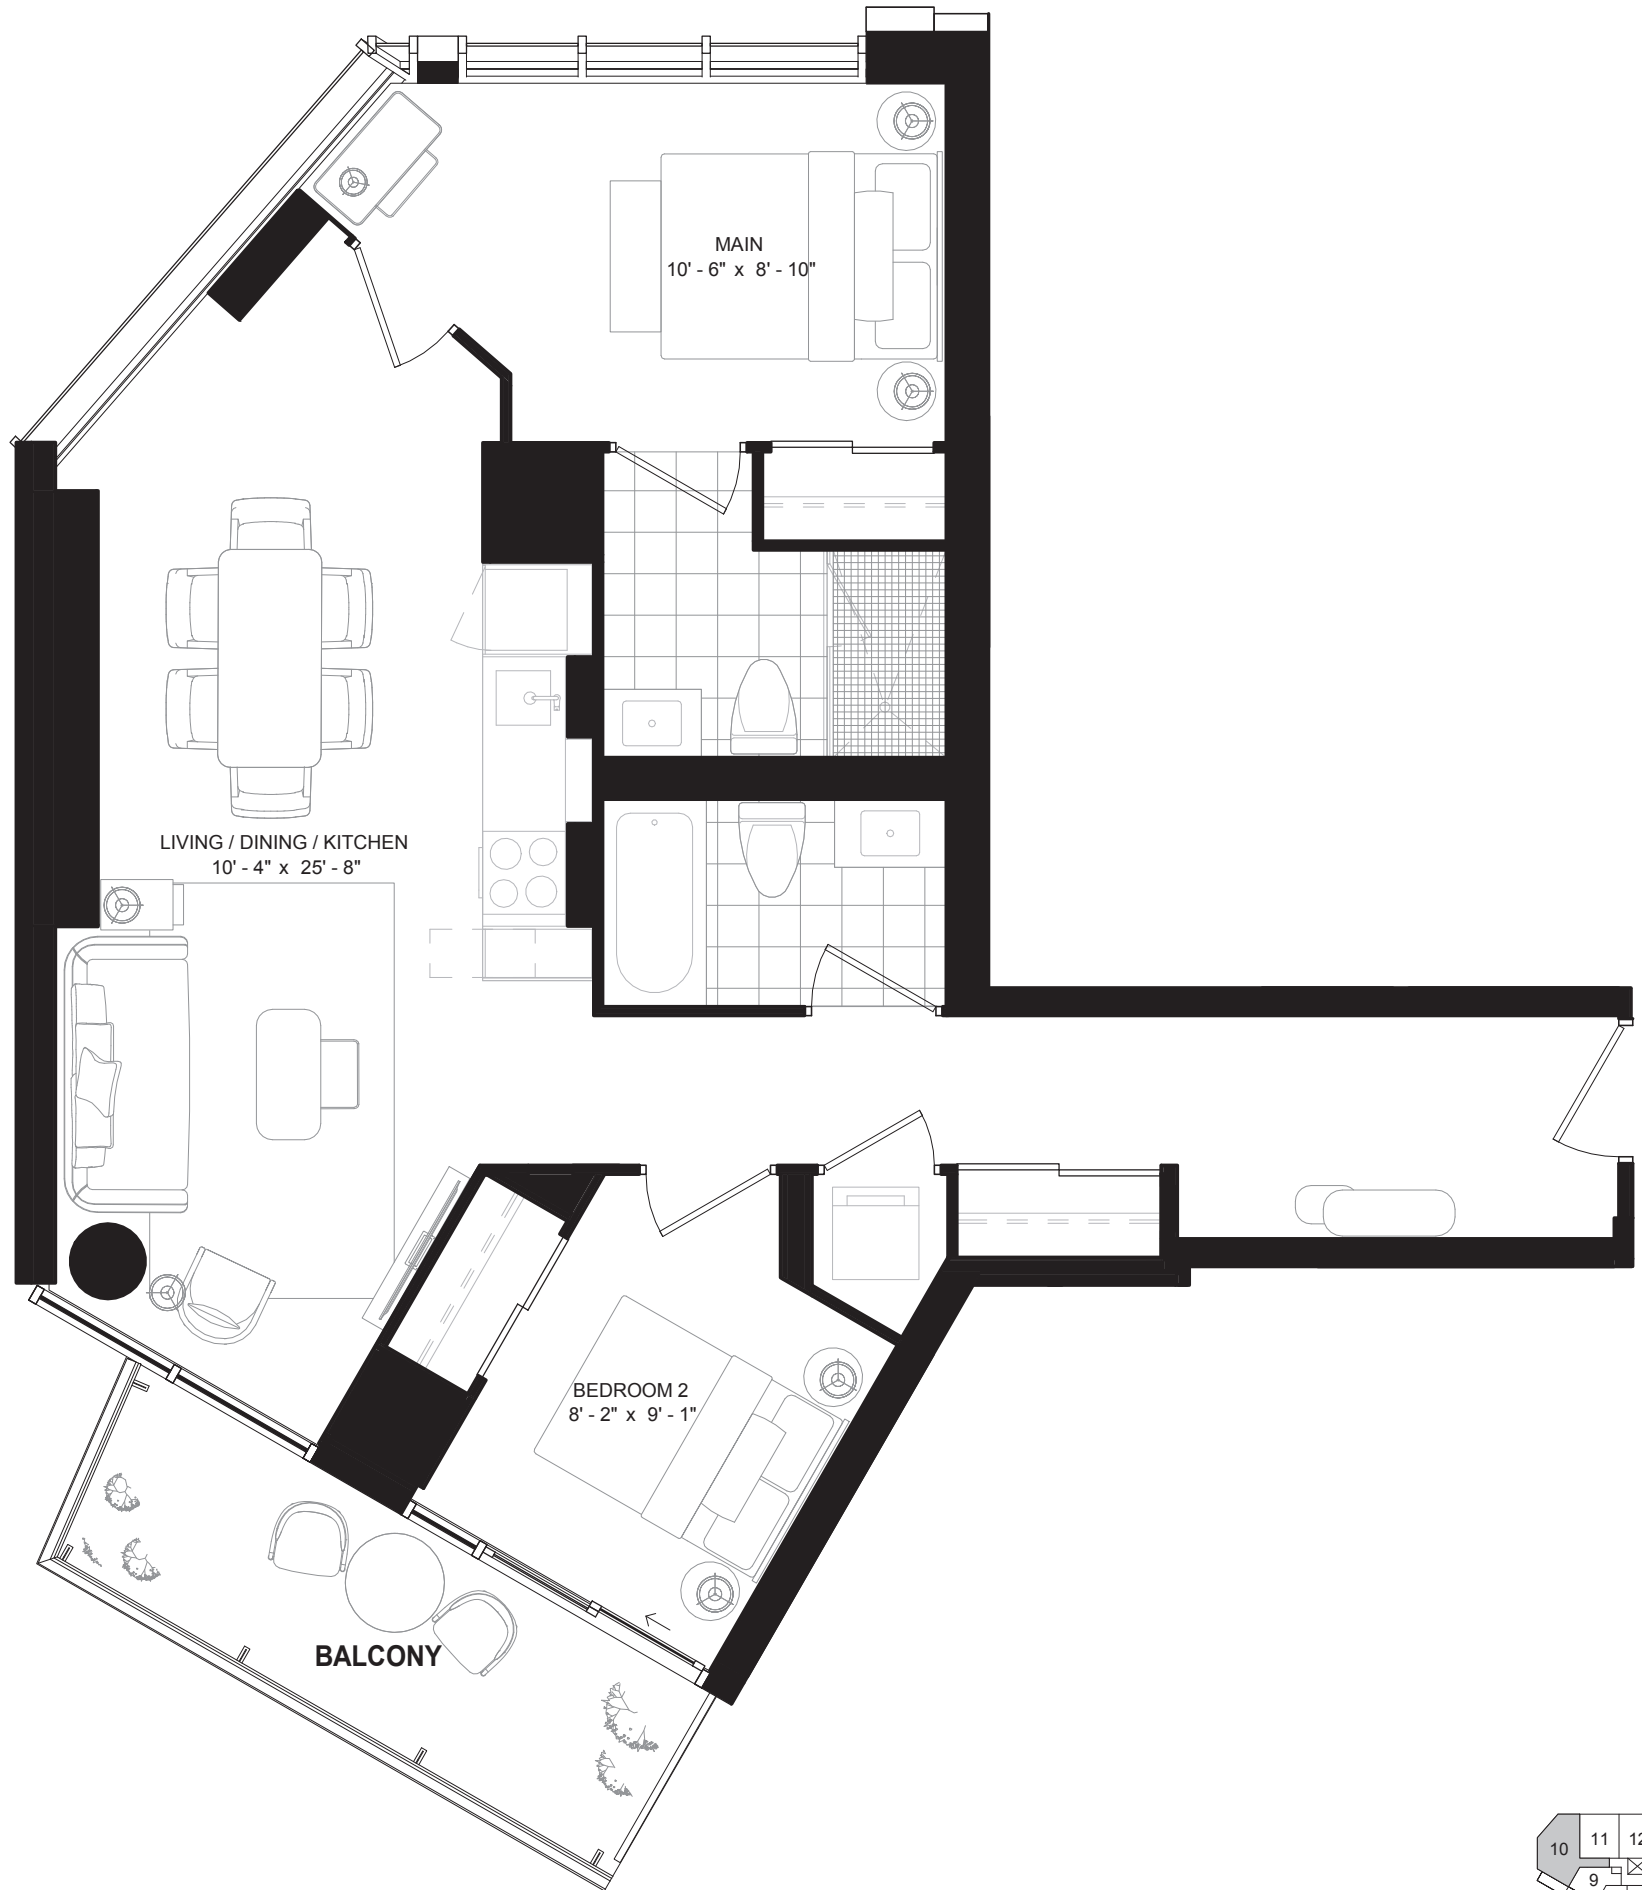

# Natasha

THE RESIDENCES

## LONDON

TWO BEDROOM 834 SQ. FT.

FLOOR 11

ALL DIMENSIONS, SPECIFICATIONS AND DRAWINGS ARE APPROXIMATE. PLANS MAY BE MIRROR IMAGE. WINDOW SIZES MAY VARY ON DIFFERENT FLOORS. FURNITURE NOT INCLUDED. ACTUAL SQUARE FOOTAGE MAY VARY FROM THE STATED FLOOR PLAN. E. & O.E.