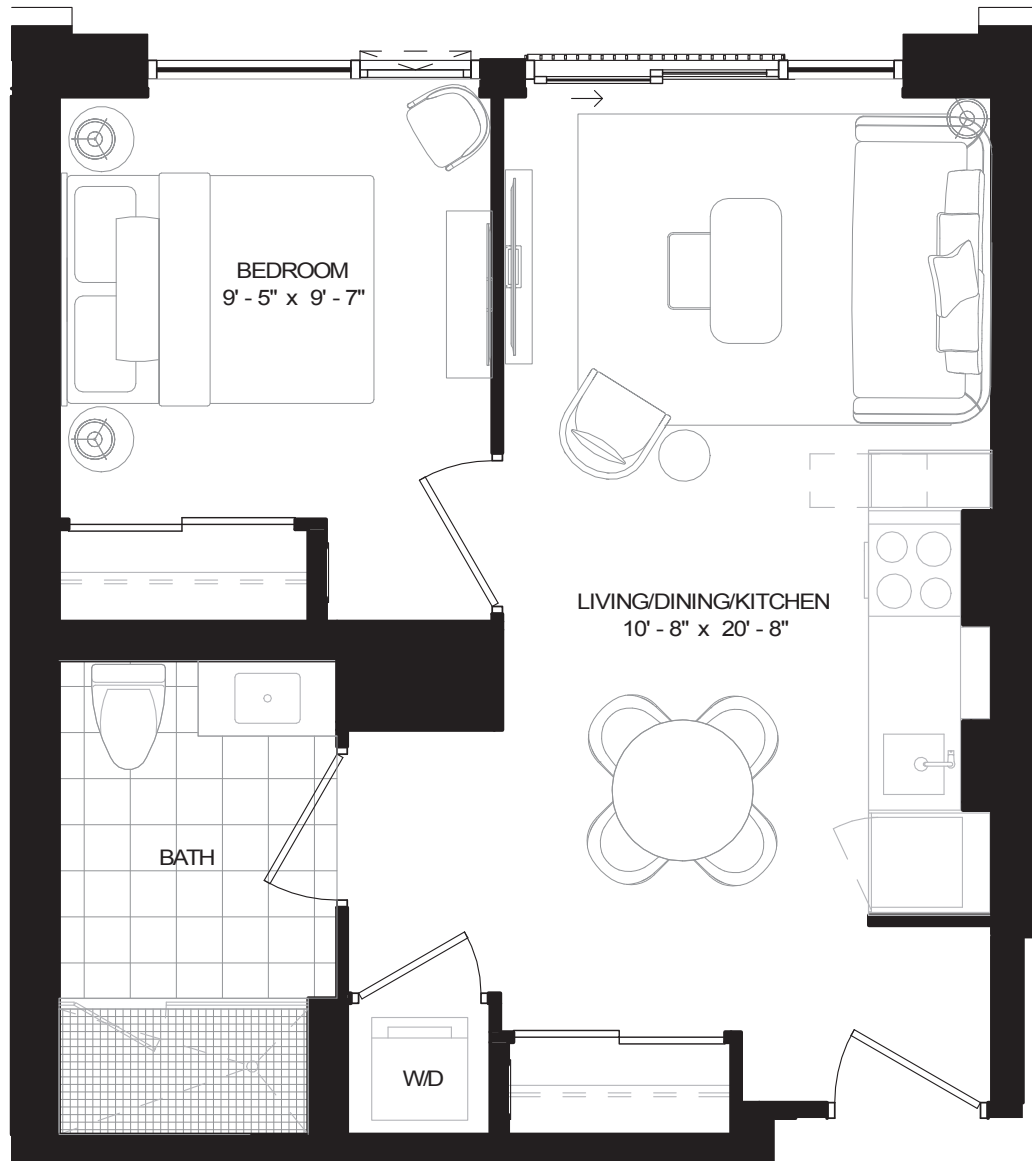

Natasha

THE RESIDENCES

ARTHUR

ONE BEDROOM 500 SQ. FT.

FLOOR 12

FLOOR 13

FLOOR 14

FLOOR 15-32

FLOOR 33-38

FLOOR 39-44

ALL DIMENSIONS, SPECIFICATIONS AND DRAWINGS ARE APPROXIMATE. PLANS MAY BE MIRROR IMAGE. WINDOW SIZES MAY VARY ON DIFFERENT FLOORS. FURNITURE NOT INCLUDED. ACTUAL SQUARE FOOTAGE MAY VARY FROM THE STATED FLOOR PLAN. E. & O. E.