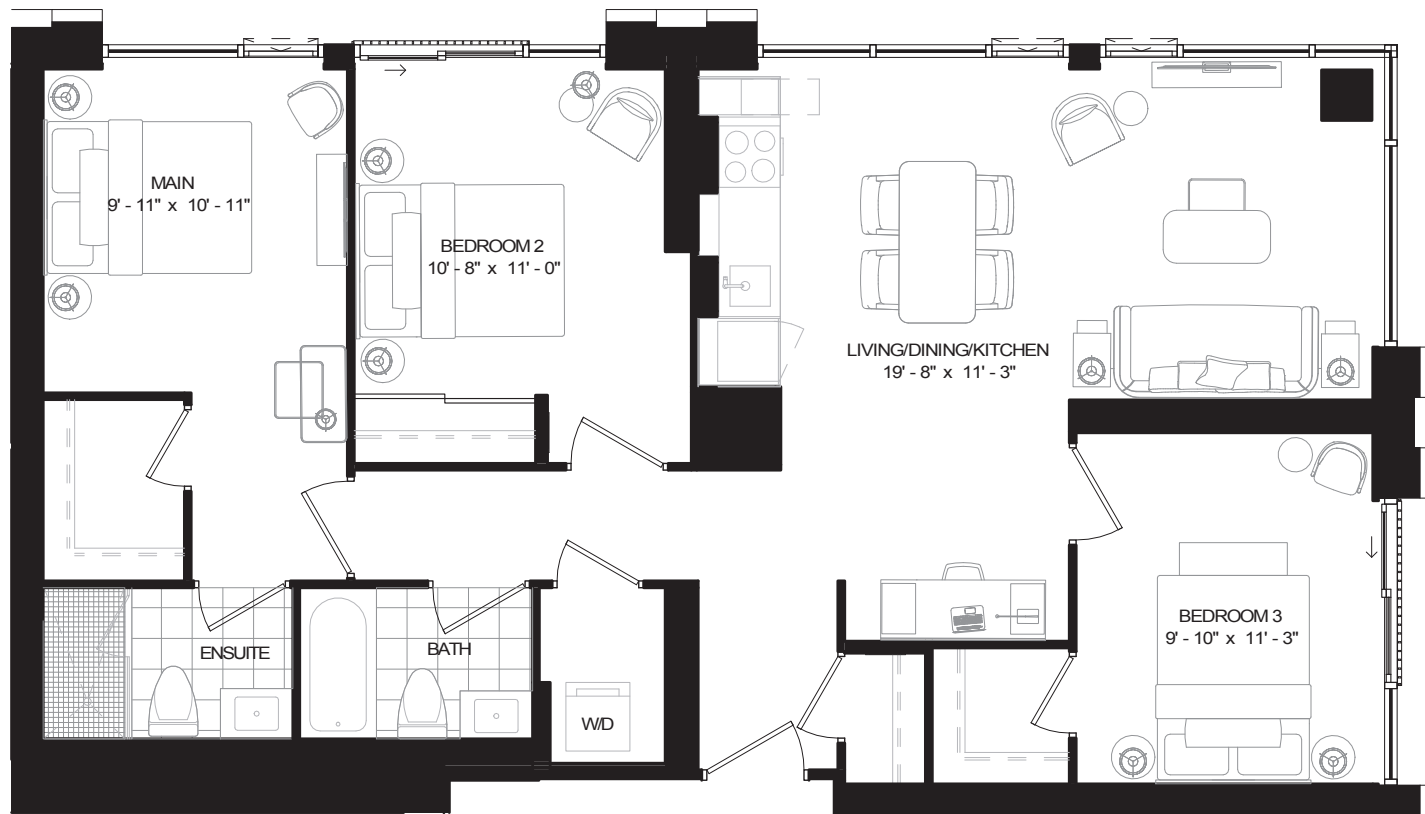

Natasha

THE RESIDENCES

BROADWAY

THREE BEDROOM 1,095 SQ. FT.

FLOOR 39-44

FLOOR 45

FLOOR 46-47

ALL DIMENSIONS, SPECIFICATIONS AND DRAWINGS ARE APPROXIMATE. PLANS MAY BE MIRROR IMAGE. WINDOW SIZES MAY VARY ON DIFFERENT FLOORS. FURNITURE NOT INCLUDED. ACTUAL SQUARE FOOTAGE MAY VARY FROM THE STATED FLOOR PLAN. E. & O.E.