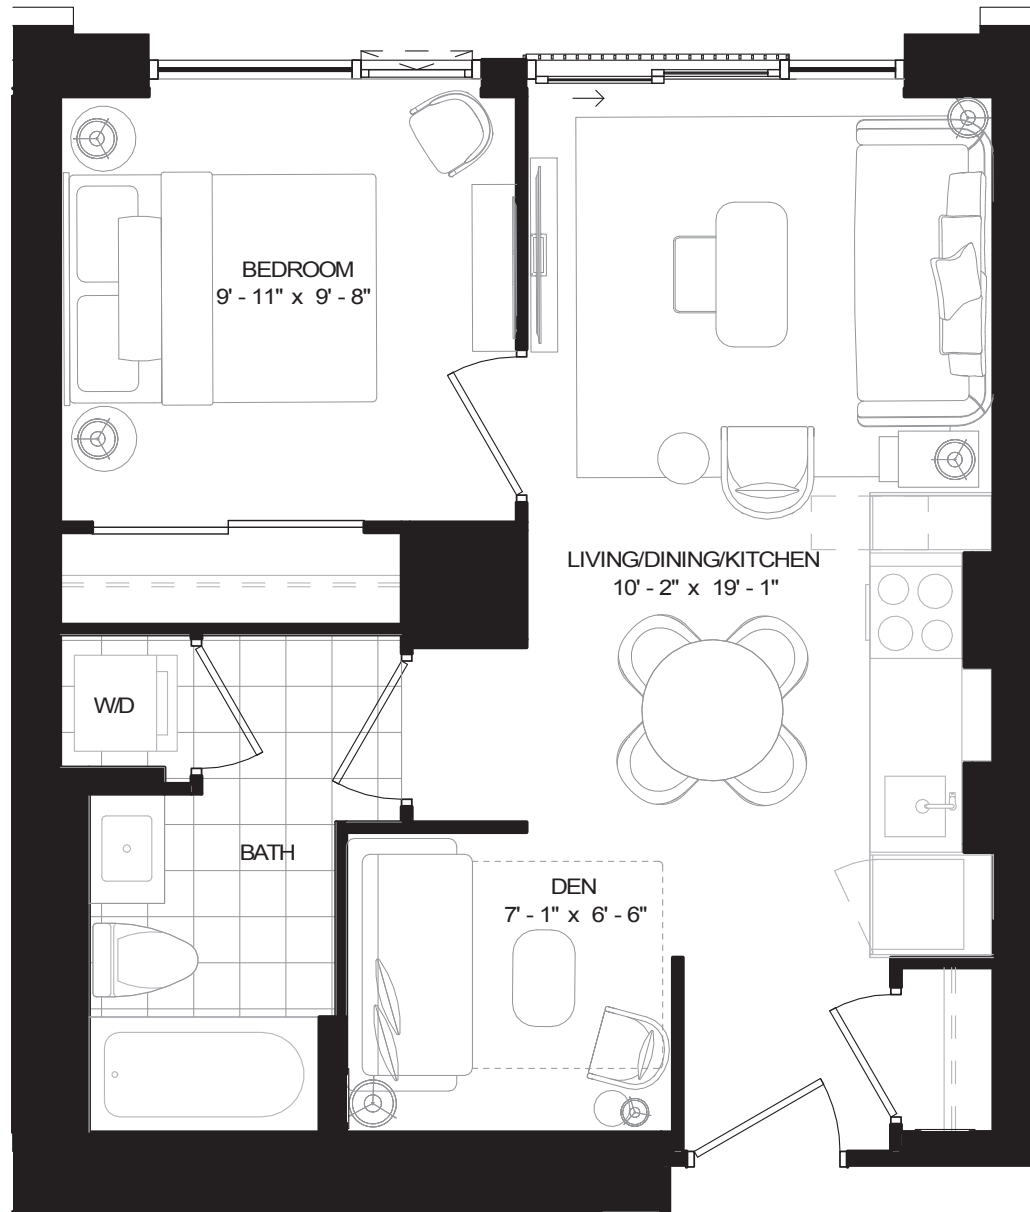

Natasha

THE RESIDENCES

CHELSEA

ONE BEDROOM + DEN 525 SQ. FT.

FLOOR 12

FLOOR 13

FLOOR 14

FLOOR 15-32

FLOOR 33-38

ALL DIMENSIONS, SPECIFICATIONS AND DRAWINGS ARE APPROXIMATE. PLANS MAY BE MIRROR IMAGE. WINDOW SIZES MAY VARY ON DIFFERENT FLOORS. FURNITURE NOT INCLUDED. ACTUAL SQUARE FOOTAGE MAY VARY FROM THE STATED FLOOR PLAN. E. & O.E.