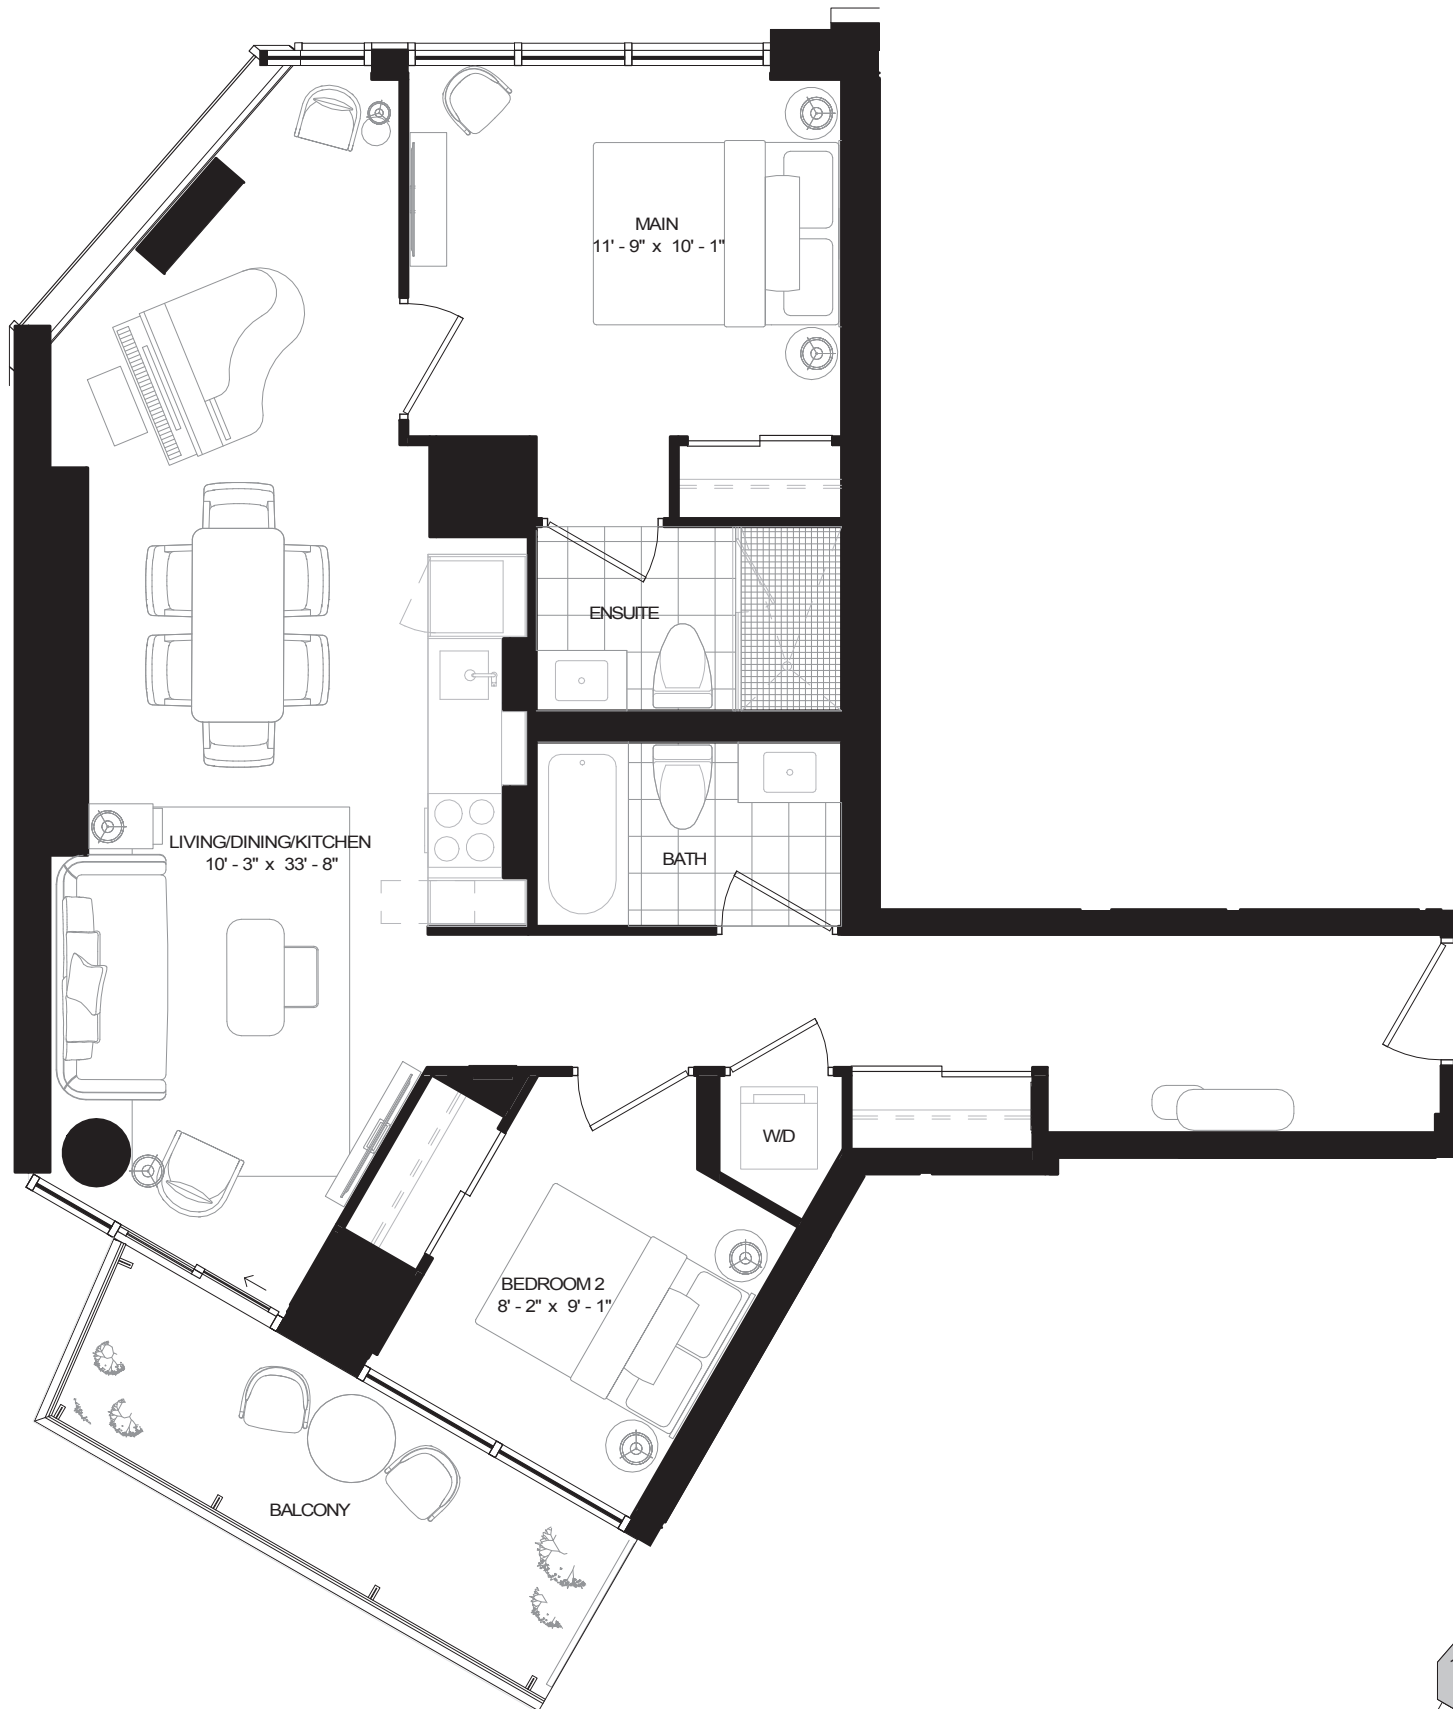

Natasha

THE RESIDENCES

CONCERTO

TWO BEDROOM 880 SQ. FT.

FLOOR 12

ALL DIMENSIONS, SPECIFICATIONS AND DRAWINGS ARE APPROXIMATE. PLANS MAY BE MIRROR IMAGE. WINDOW SIZES MAY VARY ON DIFFERENT FLOORS. FURNITURE NOT INCLUDED. ACTUAL SQUARE FOOTAGE MAY VARY FROM THE STATED FLOOR PLAN. E. & O.E.