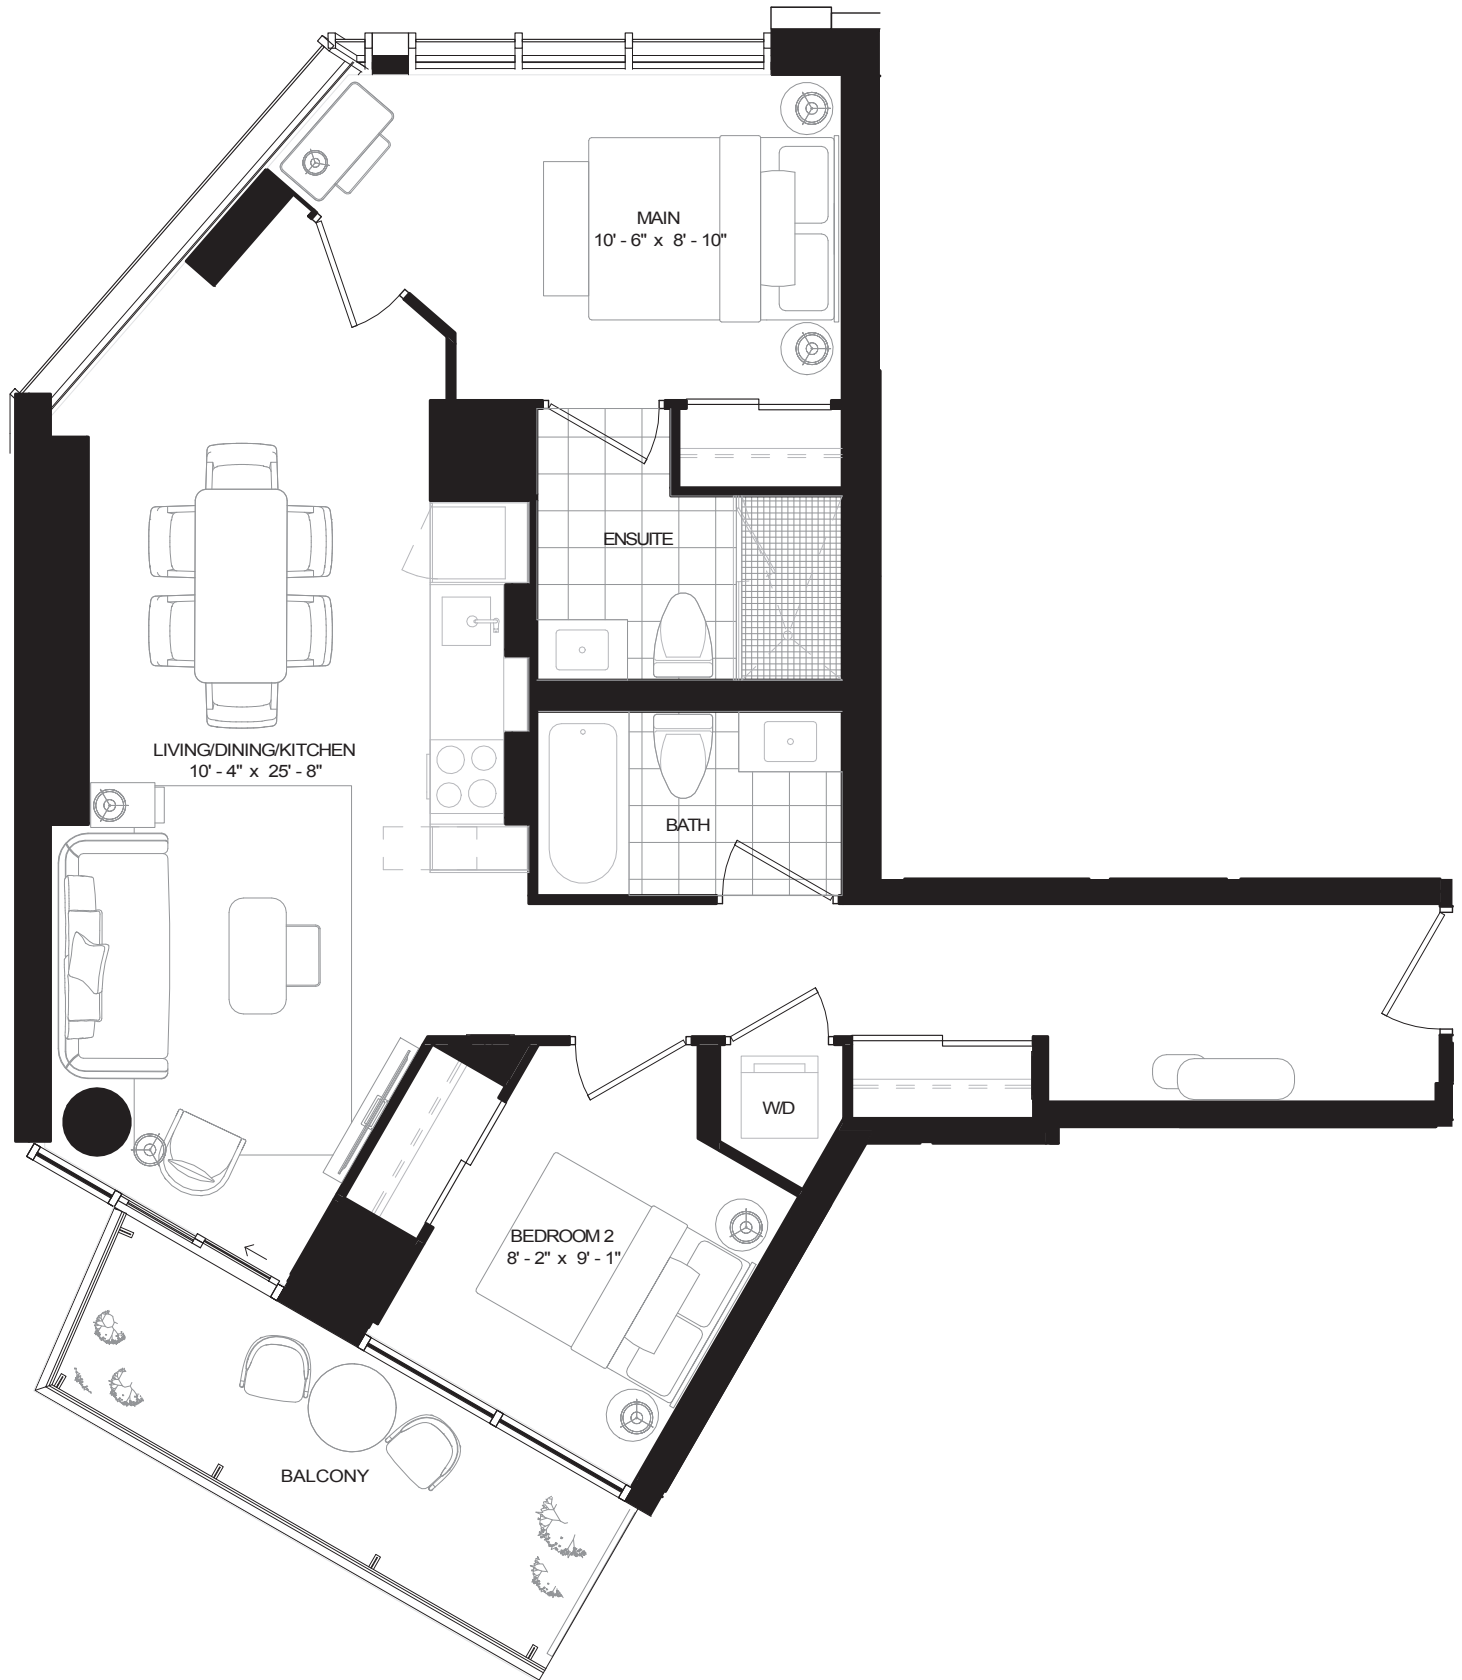

Natasha

THE RESIDENCES

LONDON

TWO BEDROOM 834 SQ. FT.

FLOOR 11

ALL DIMENSIONS, SPECIFICATIONS AND DRAWINGS ARE APPROXIMATE. PLANS MAY BE MIRROR IMAGE. WINDOW SIZES MAY VARY ON DIFFERENT FLOORS. FURNITURE NOT INCLUDED. ACTUAL SQUARE FOOTAGE MAY VARY FROM THE STATED FLOOR PLAN. E. & O.E.