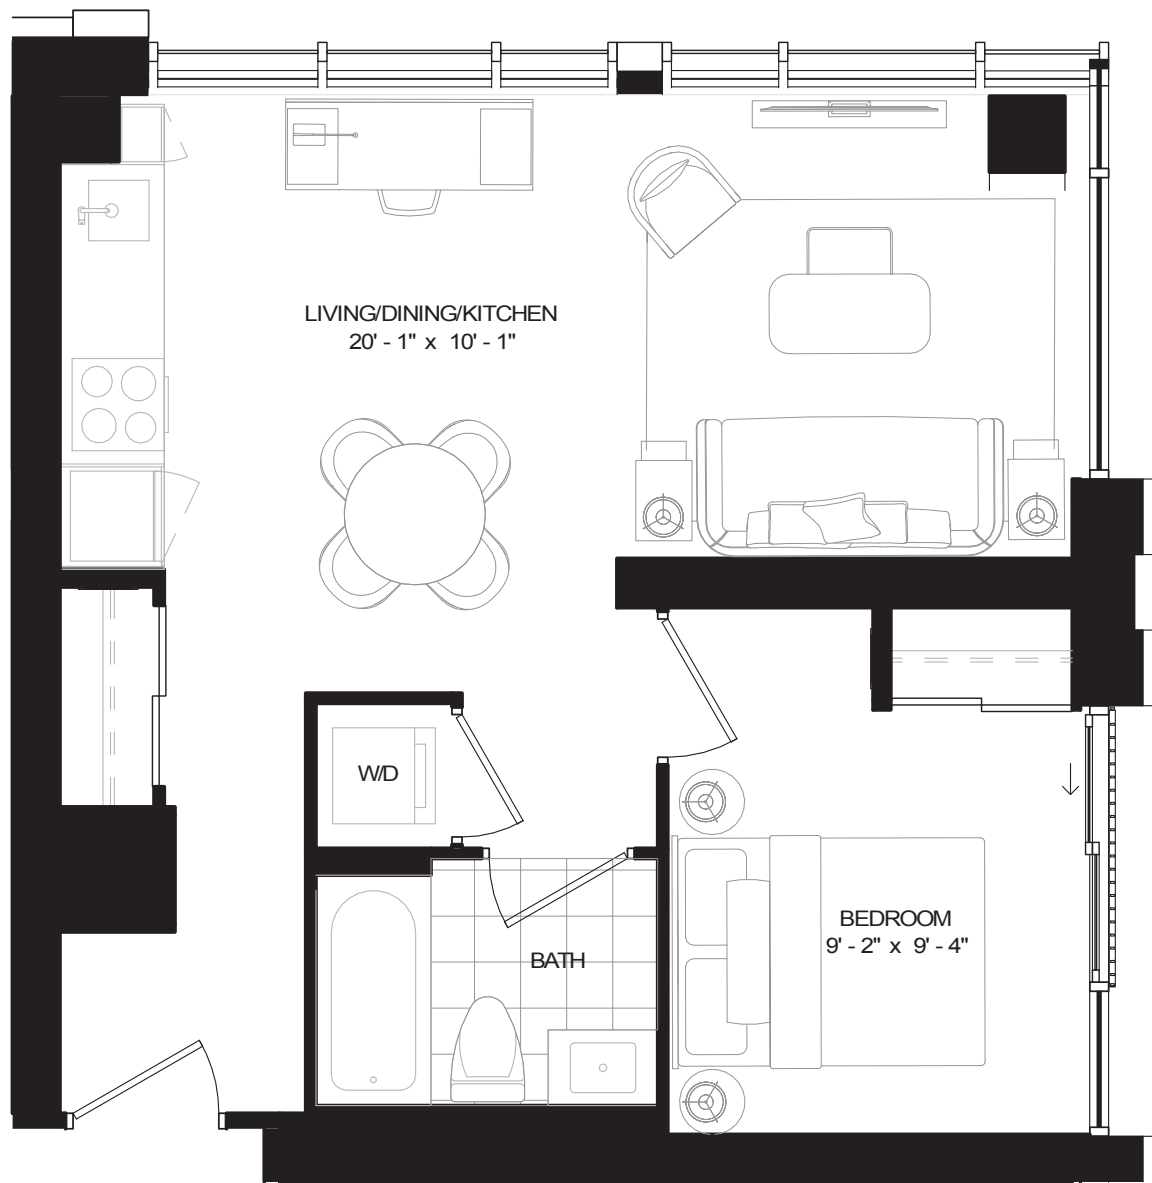

## MERCER

ONE BEDROOM 535 SQ. FT.

FLOOR 11

ALL DIMENSIONS, SPECIFICATIONS AND DRAWINGS ARE APPROXIMATE. PLANS MAY BE MIRROR IMAGE. WINDOW SIZES MAY VARY ON DIFFERENT FLOORS. FURNITURE NOT INCLUDED. ACTUAL SQUARE FOOTAGE MAY VARY FROM THE STATED FLOOR PLAN. E. & O.E.