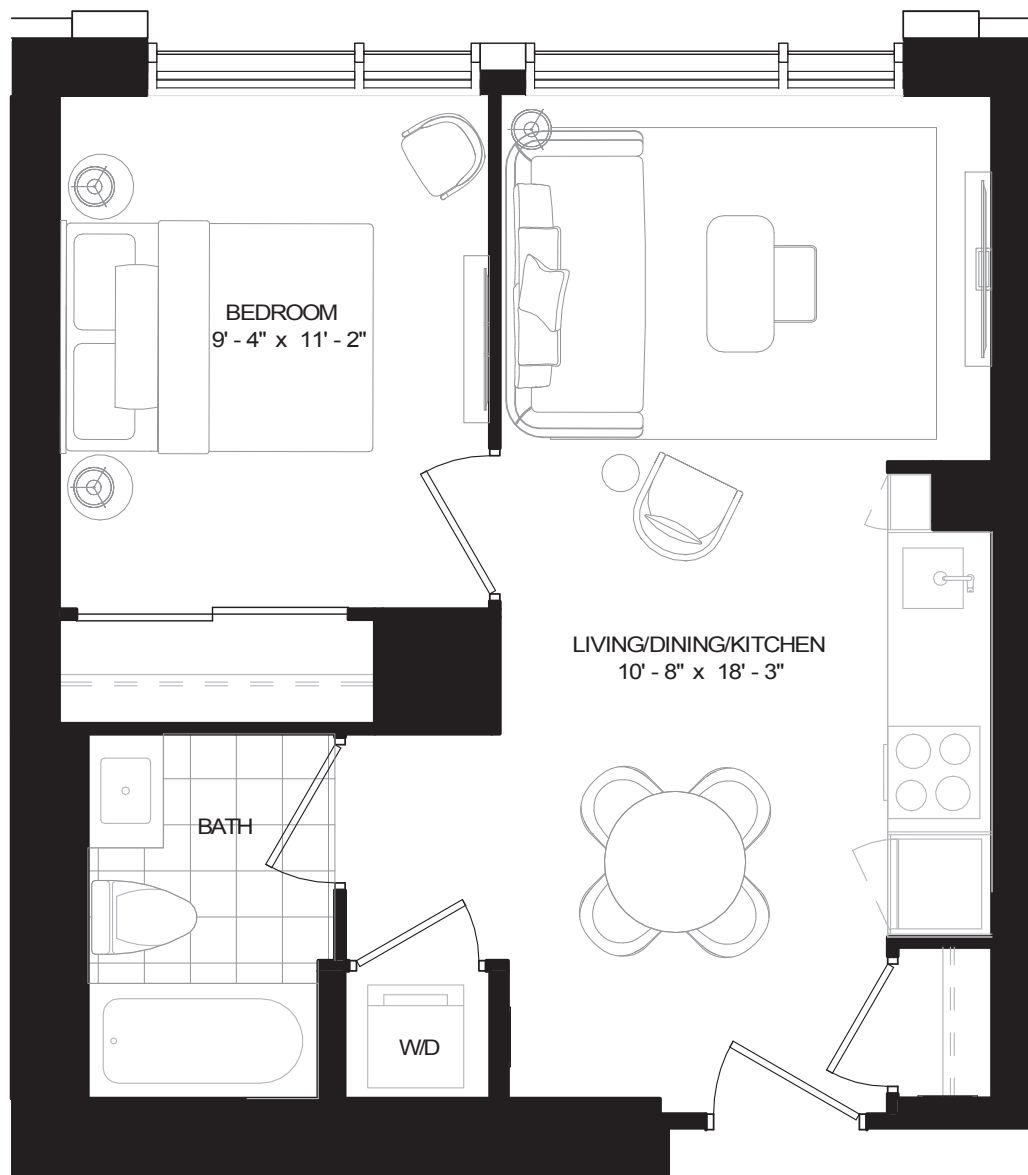

Natasha

THE RESIDENCES

MILAN

ONE BEDROOM 493 SQ. FT.

FLOOR 11

ALL DIMENSIONS, SPECIFICATIONS AND DRAWINGS ARE APPROXIMATE. PLANS MAY BE MIRROR IMAGE. WINDOW SIZES MAY VARY ON DIFFERENT FLOORS. FURNITURE NOT INCLUDED. ACTUAL SQUARE FOOTAGE MAY VARY FROM THE STATED FLOOR PLAN. E. & O.E.