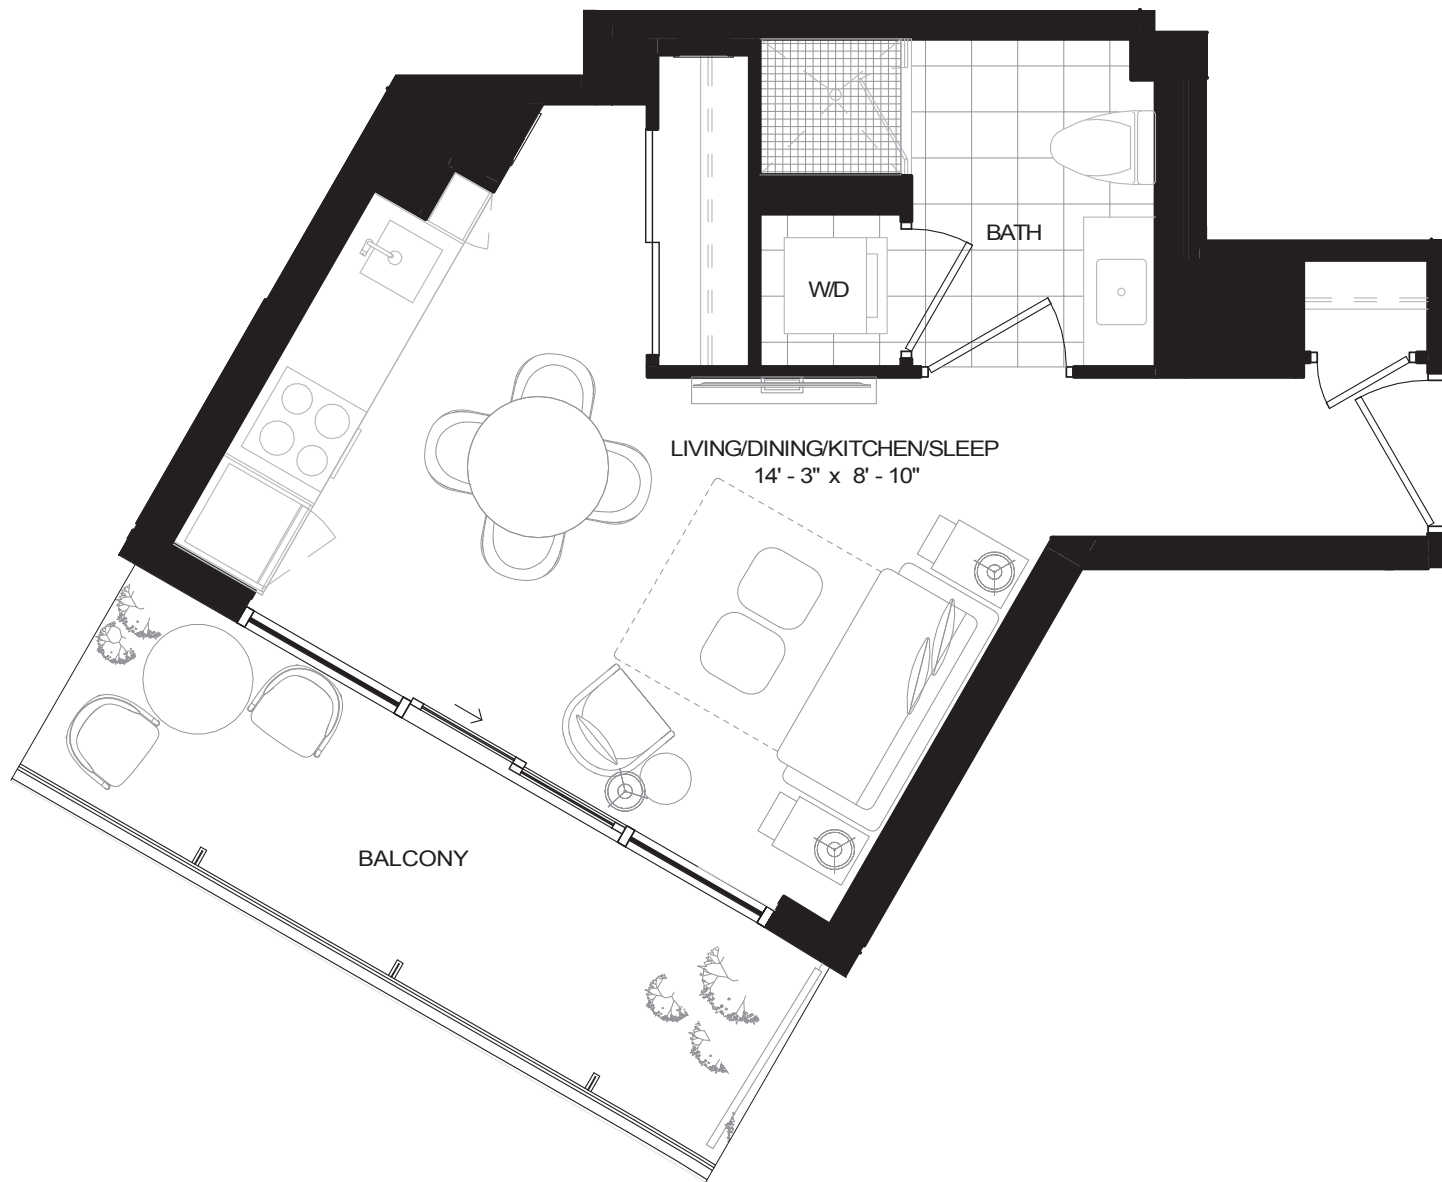

# Natasha

THE RESIDENCES

## NOIR

STUDIO 352 SQ. FT.

FLOOR 15-32

FLOOR 33-38

FLOOR 39-44

ALL DIMENSIONS, SPECIFICATIONS AND DRAWINGS ARE APPROXIMATE. PLANS MAY BE MIRROR IMAGE. WINDOW SIZES MAY VARY ON DIFFERENT FLOORS. FURNITURE NOT INCLUDED. ACTUAL SQUARE FOOTAGE MAY VARY FROM THE STATED FLOOR PLAN. E. & O.E.