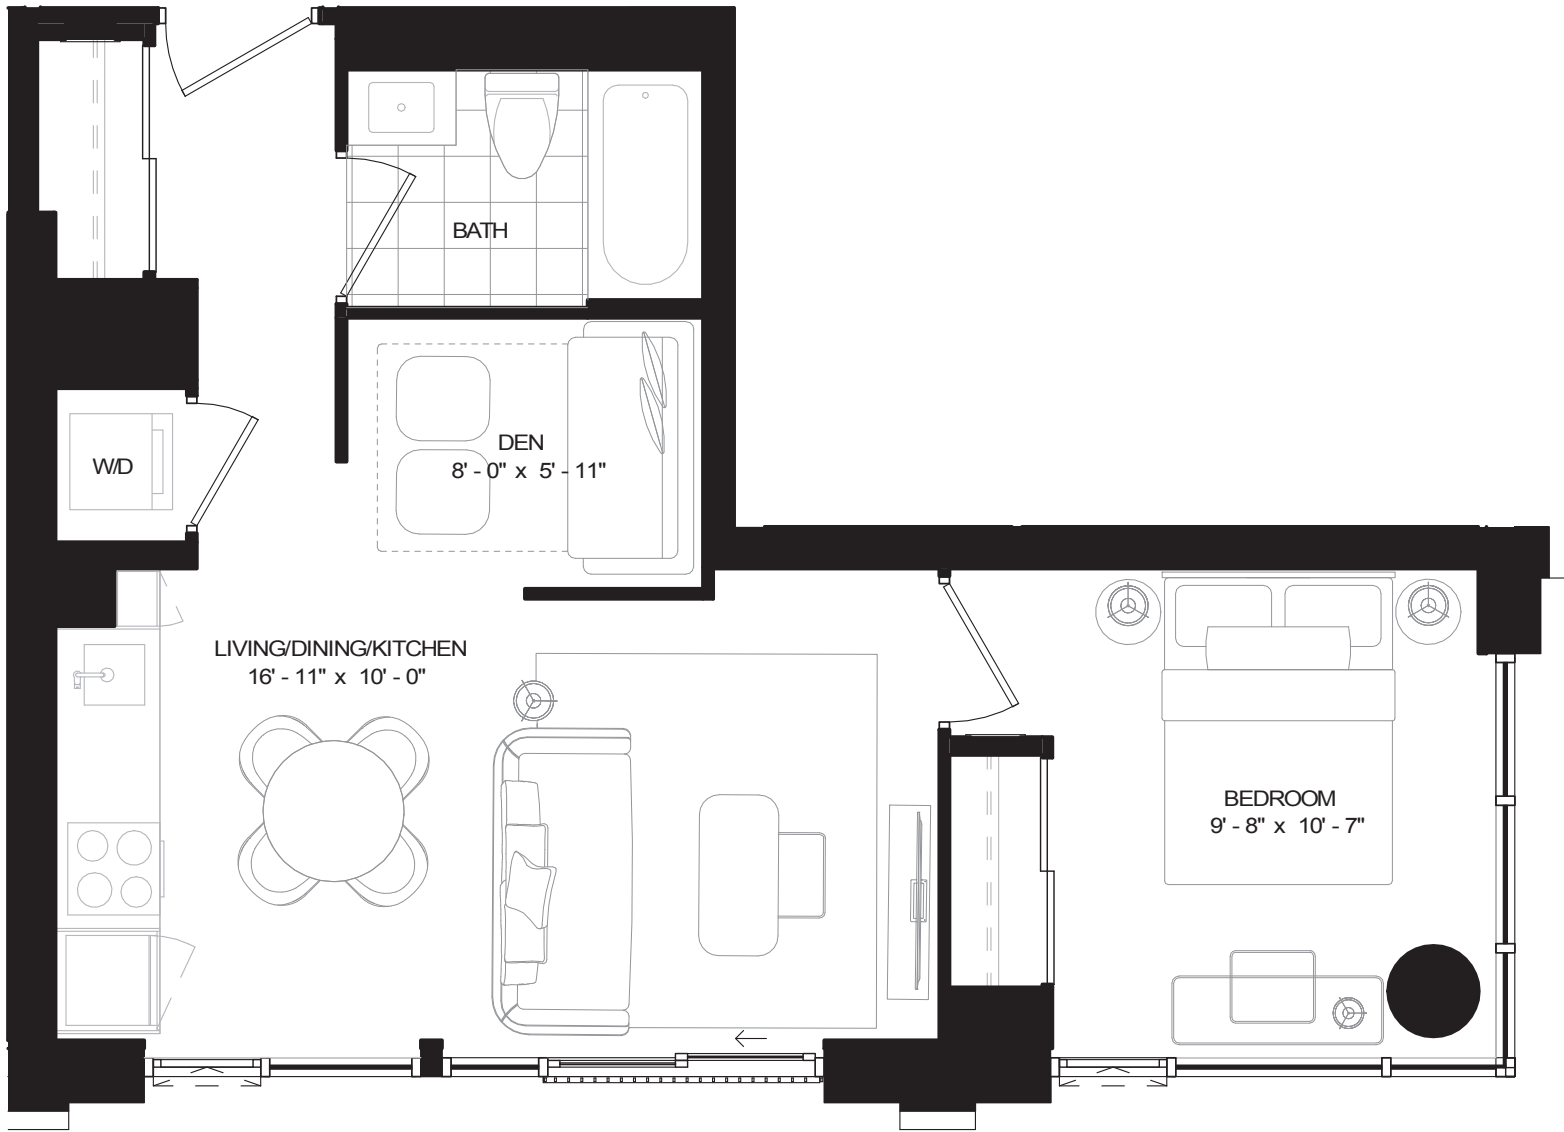

Natasha

THE RESIDENCES

ONYX

ONE BEDROOM + DEN 543 SQ. FT.

FLOOR 10

FLOOR 11

FLOOR 12

FLOOR 13

FLOOR 14

FLOOR 15-32

ALL DIMENSIONS, SPECIFICATIONS AND DRAWINGS ARE APPROXIMATE. PLANS MAY BE MIRROR IMAGE. WINDOW SIZES MAY VARY ON DIFFERENT FLOORS. FURNITURE NOT INCLUDED. ACTUAL SQUARE FOOTAGE MAY VARY FROM THE STATED FLOOR PLAN. E. & O.E.