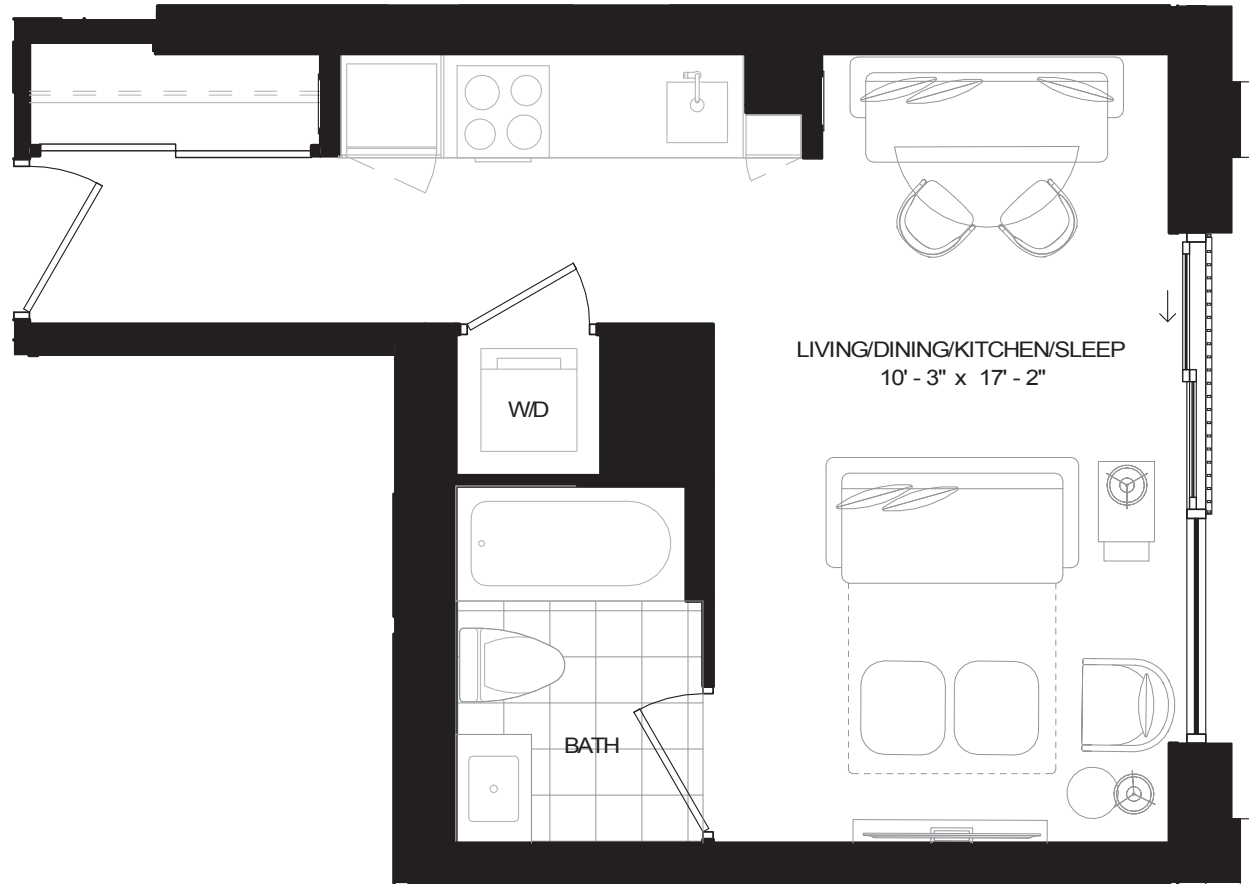

Natasha

THE RESIDENCES

OSCAR

STUDIO 372 SQ. FT.

FLOOR 10

FLOOR 11

FLOOR 12

FLOOR 13

FLOOR 14

FLOOR 15-32

ALL DIMENSIONS, SPECIFICATIONS AND DRAWINGS ARE APPROXIMATE. PLANS MAY BE MIRROR IMAGE. WINDOW SIZES MAY VARY ON DIFFERENT FLOORS.
FURNITURE NOT INCLUDED. ACTUAL SQUARE FOOTAGE MAY VARY FROM THE STATED FLOOR PLAN. E. & O.E.