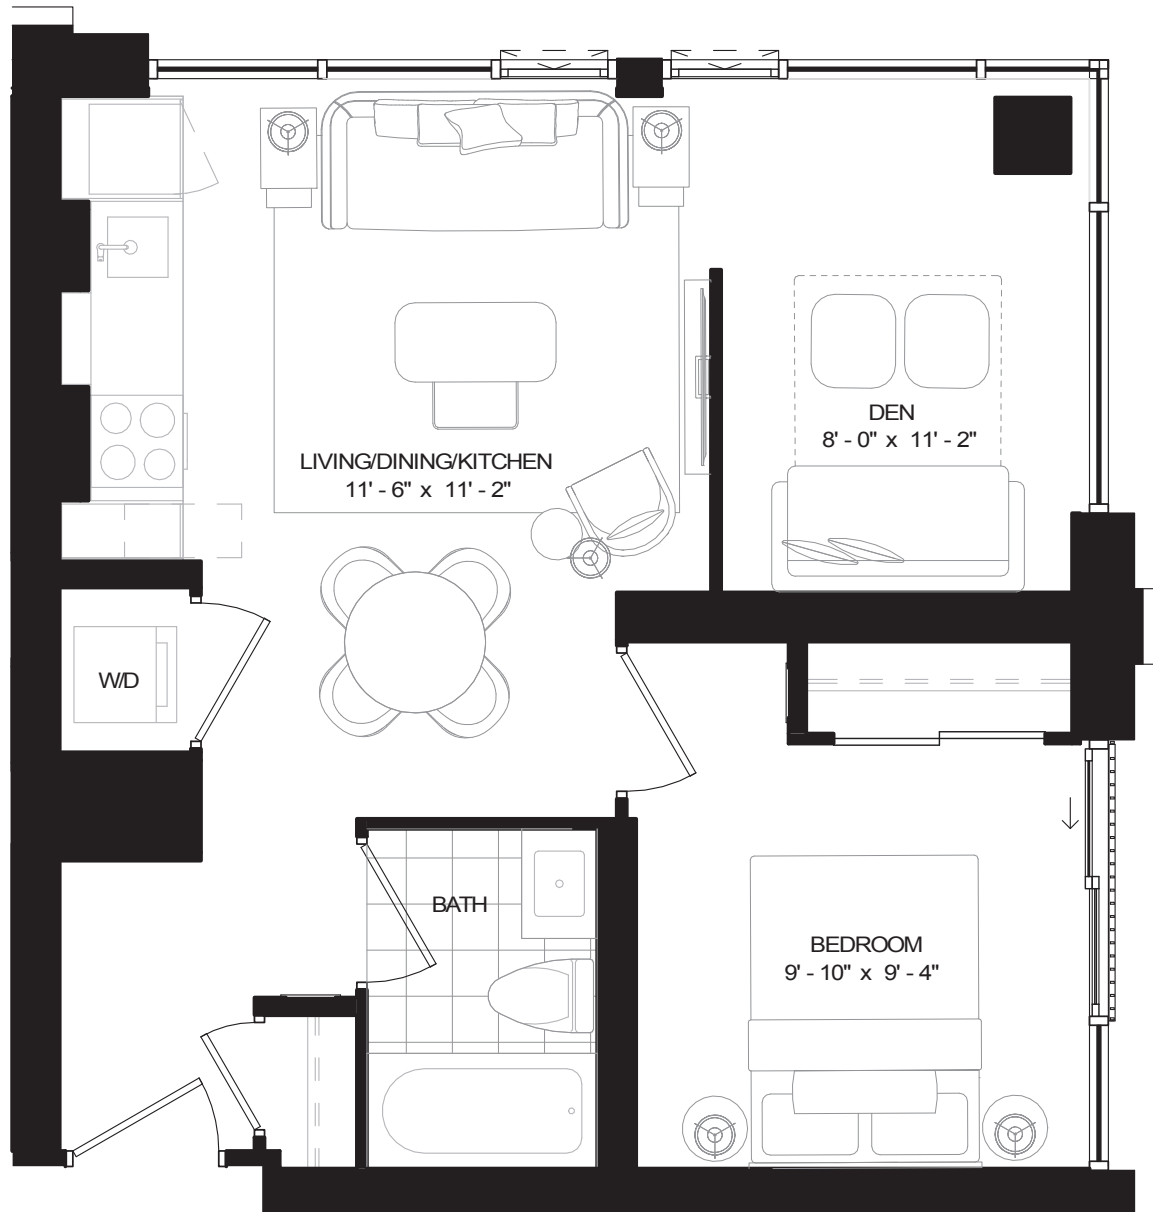

Natasha

THE RESIDENCES

PHOEBE

ONE BEDROOM + DEN 570 SQ. FT.

FLOOR 12

FLOOR 13

FLOOR 14

FLOOR 15-32

ALL DIMENSIONS, SPECIFICATIONS AND DRAWINGS ARE APPROXIMATE. PLANS MAY BE MIRROR IMAGE. WINDOW SIZES MAY VARY ON DIFFERENT FLOORS. FURNITURE NOT INCLUDED. ACTUAL SQUARE FOOTAGE MAY VARY FROM THE STATED FLOOR PLAN. E. & O.E.