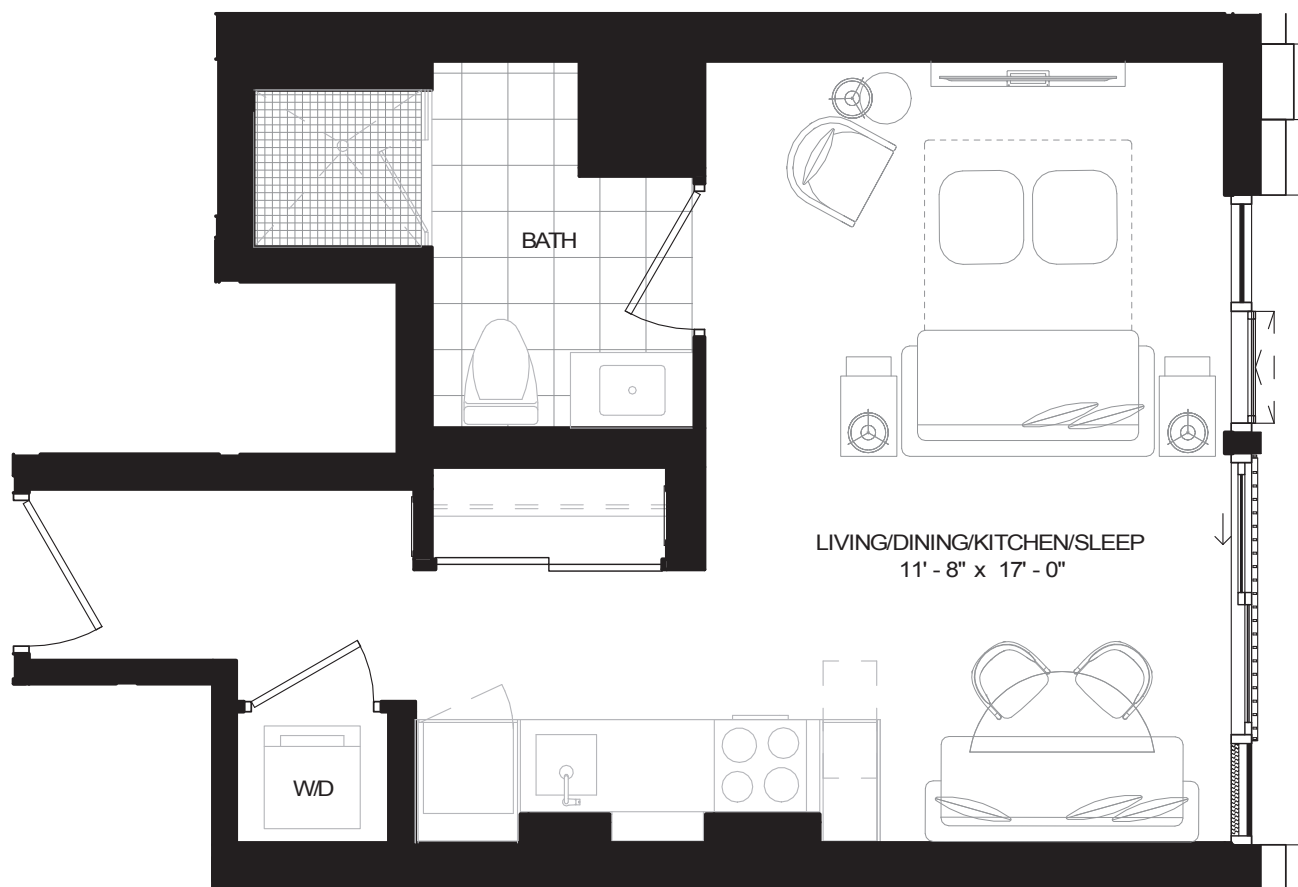

# Natasha

THE RESIDENCES

SOHO  
STUDIO 428 SQ. FT.

FLOOR 7

ALL DIMENSIONS, SPECIFICATIONS AND DRAWINGS ARE APPROXIMATE. PLANS MAY BE MIRROR IMAGE. WINDOW SIZES MAY VARY ON DIFFERENT FLOORS. FURNITURE NOT INCLUDED. ACTUAL SQUARE FOOTAGE MAY VARY FROM THE STATED FLOOR PLAN. E. & O.E.