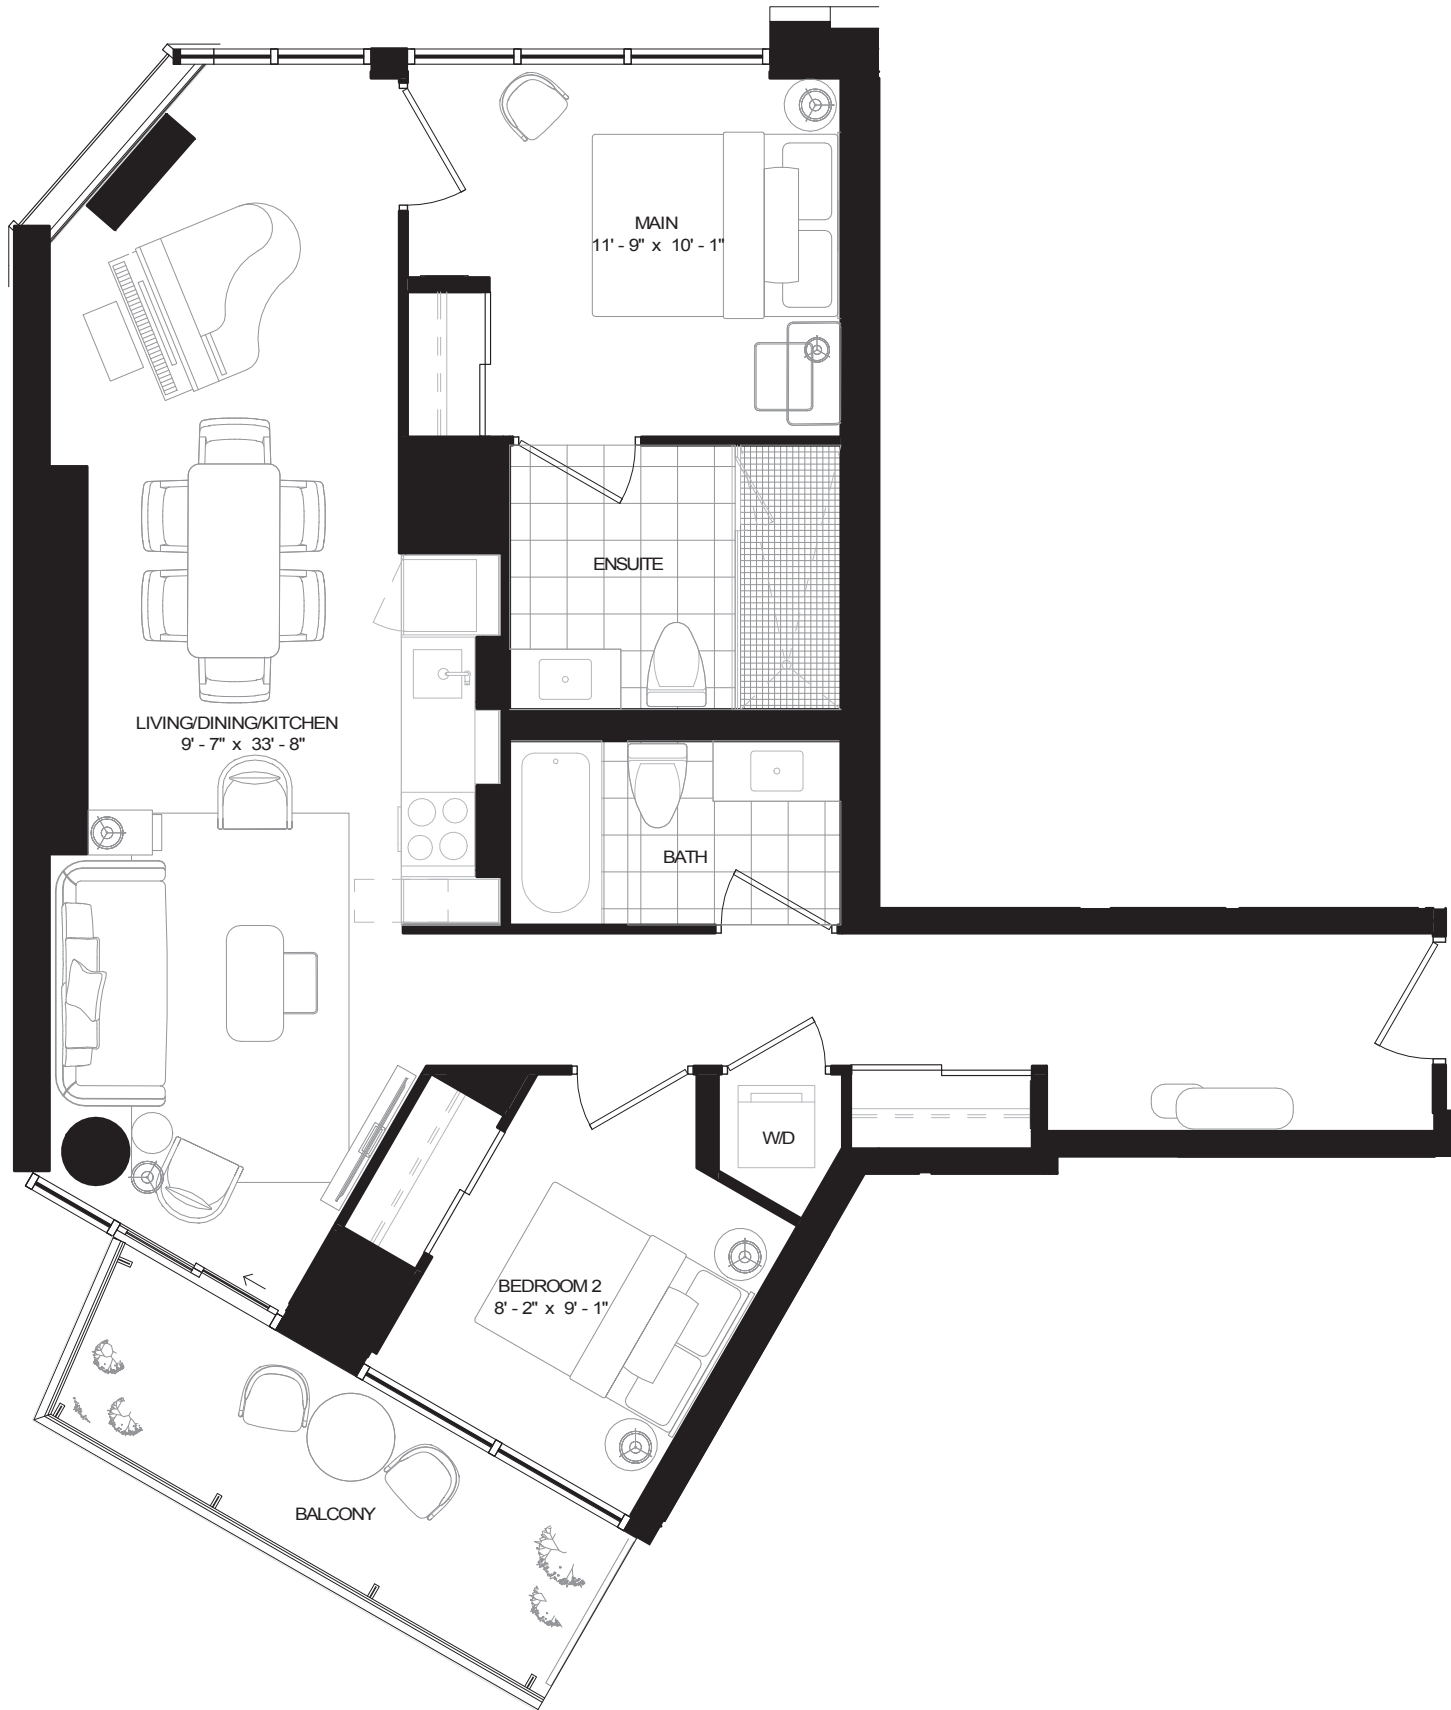

Natasha

THE RESIDENCES

SYMPHONY

TWO BEDROOM 897 SQ. FT.

FLOOR 13

ALL DIMENSIONS, SPECIFICATIONS AND DRAWINGS ARE APPROXIMATE. PLANS MAY BE MIRROR IMAGE. WINDOW SIZES MAY VARY ON DIFFERENT FLOORS. FURNITURE NOT INCLUDED. ACTUAL SQUARE FOOTAGE MAY VARY FROM THE STATED FLOOR PLAN. E. & O.E.