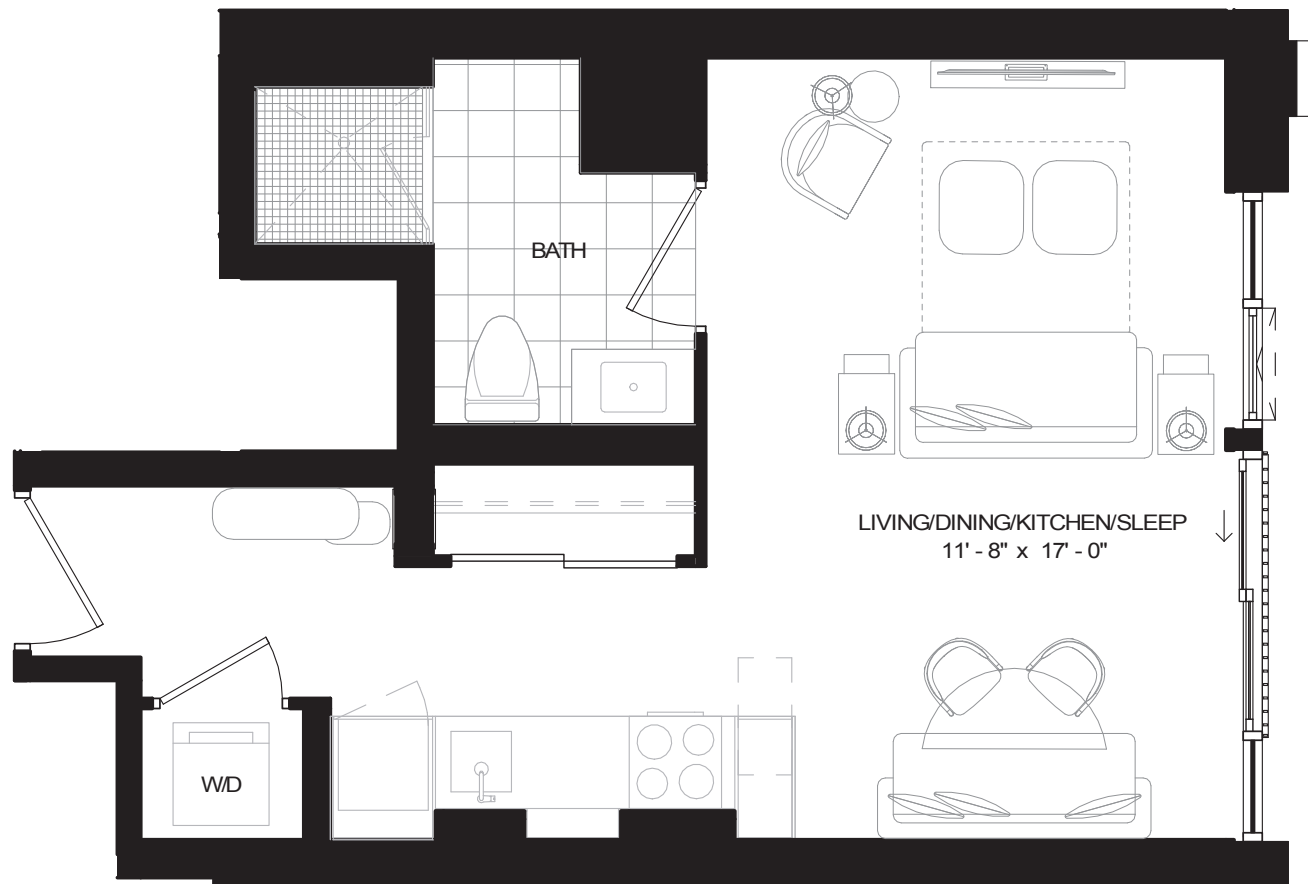

Natasha

THE RESIDENCES

VERA

STUDIO 425 SQ. FT.

FLOOR 10

FLOOR 11

FLOOR 12

FLOOR 13

FLOOR 14

FLOOR 15-32

FLOOR 33-38

FLOOR 39-44

ALL DIMENSIONS, SPECIFICATIONS AND DRAWINGS ARE APPROXIMATE. PLANS MAY BE MIRROR IMAGE. WINDOW SIZES MAY VARY ON DIFFERENT FLOORS. FURNITURE NOT INCLUDED. ACTUAL SQUARE FOOTAGE MAY VARY FROM THE STATED FLOOR PLAN. E. & O.E.