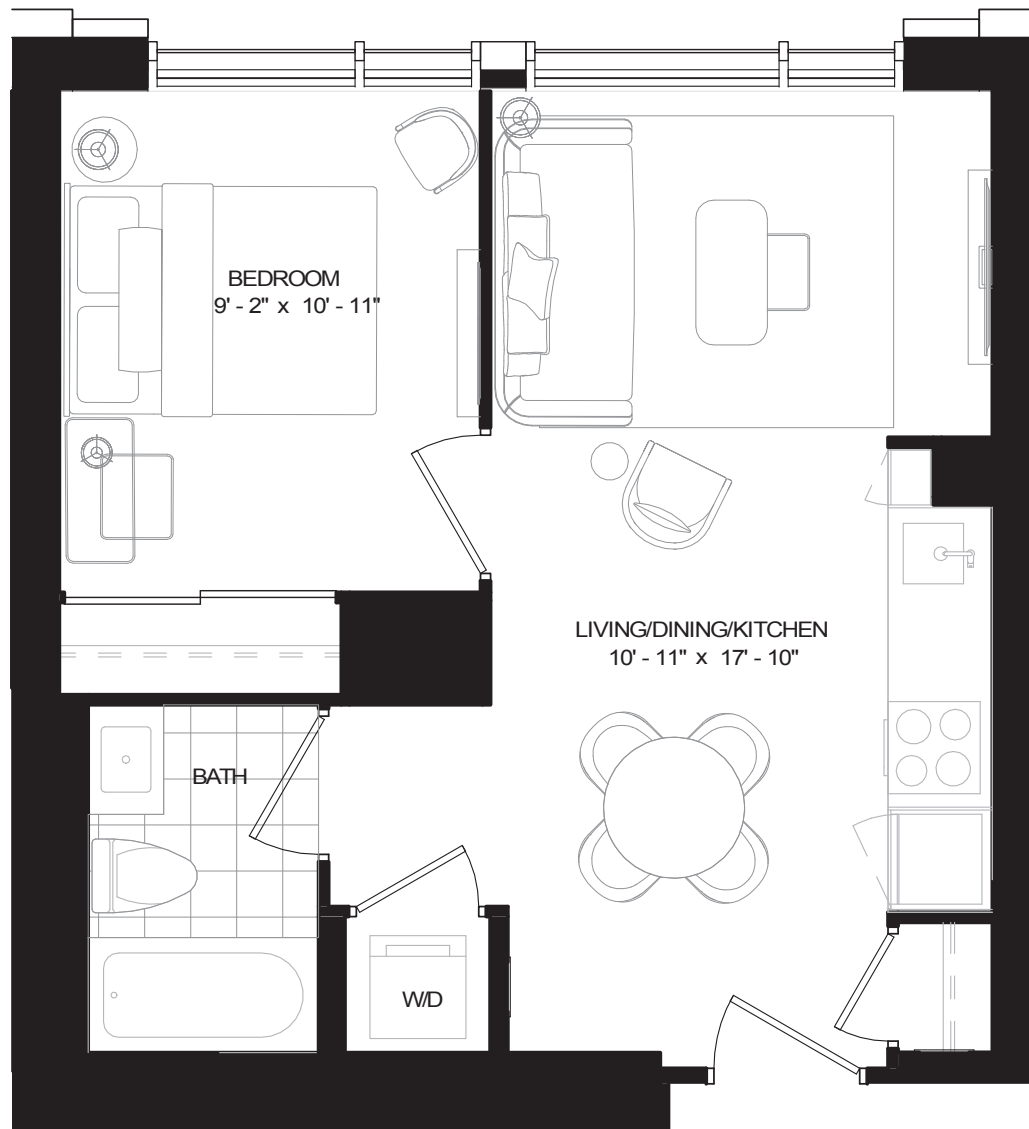

# Natasha

THE RESIDENCES

## WALTZ

ONE BEDROOM 474 SQ. FT.

FLOOR 10

ALL DIMENSIONS, SPECIFICATIONS AND DRAWINGS ARE APPROXIMATE. PLANS MAY BE MIRROR IMAGE. WINDOW SIZES MAY VARY ON DIFFERENT FLOORS. FURNITURE NOT INCLUDED. ACTUAL SQUARE FOOTAGE MAY VARY FROM THE STATED FLOOR PLAN. E. & O.E.