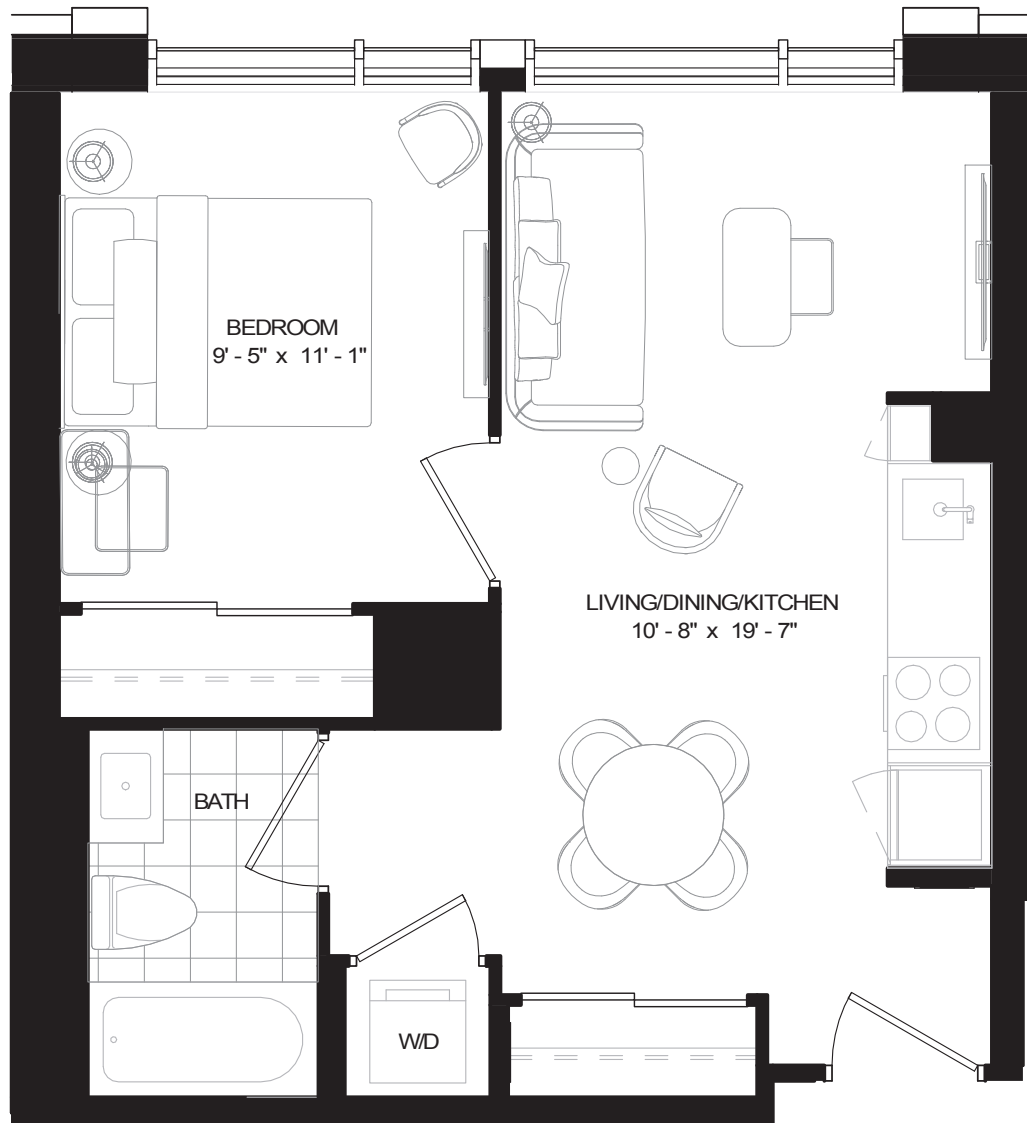

Natasha

THE RESIDENCES

ZURICH

ONE BEDROOM 468 SQ. FT.

FLOOR 11

ALL DIMENSIONS, SPECIFICATIONS AND DRAWINGS ARE APPROXIMATE. PLANS MAY BE MIRROR IMAGE. WINDOW SIZES MAY VARY ON DIFFERENT FLOORS. FURNITURE NOT INCLUDED. ACTUAL SQUARE FOOTAGE MAY VARY FROM THE STATED FLOOR PLAN. E. & O.E.