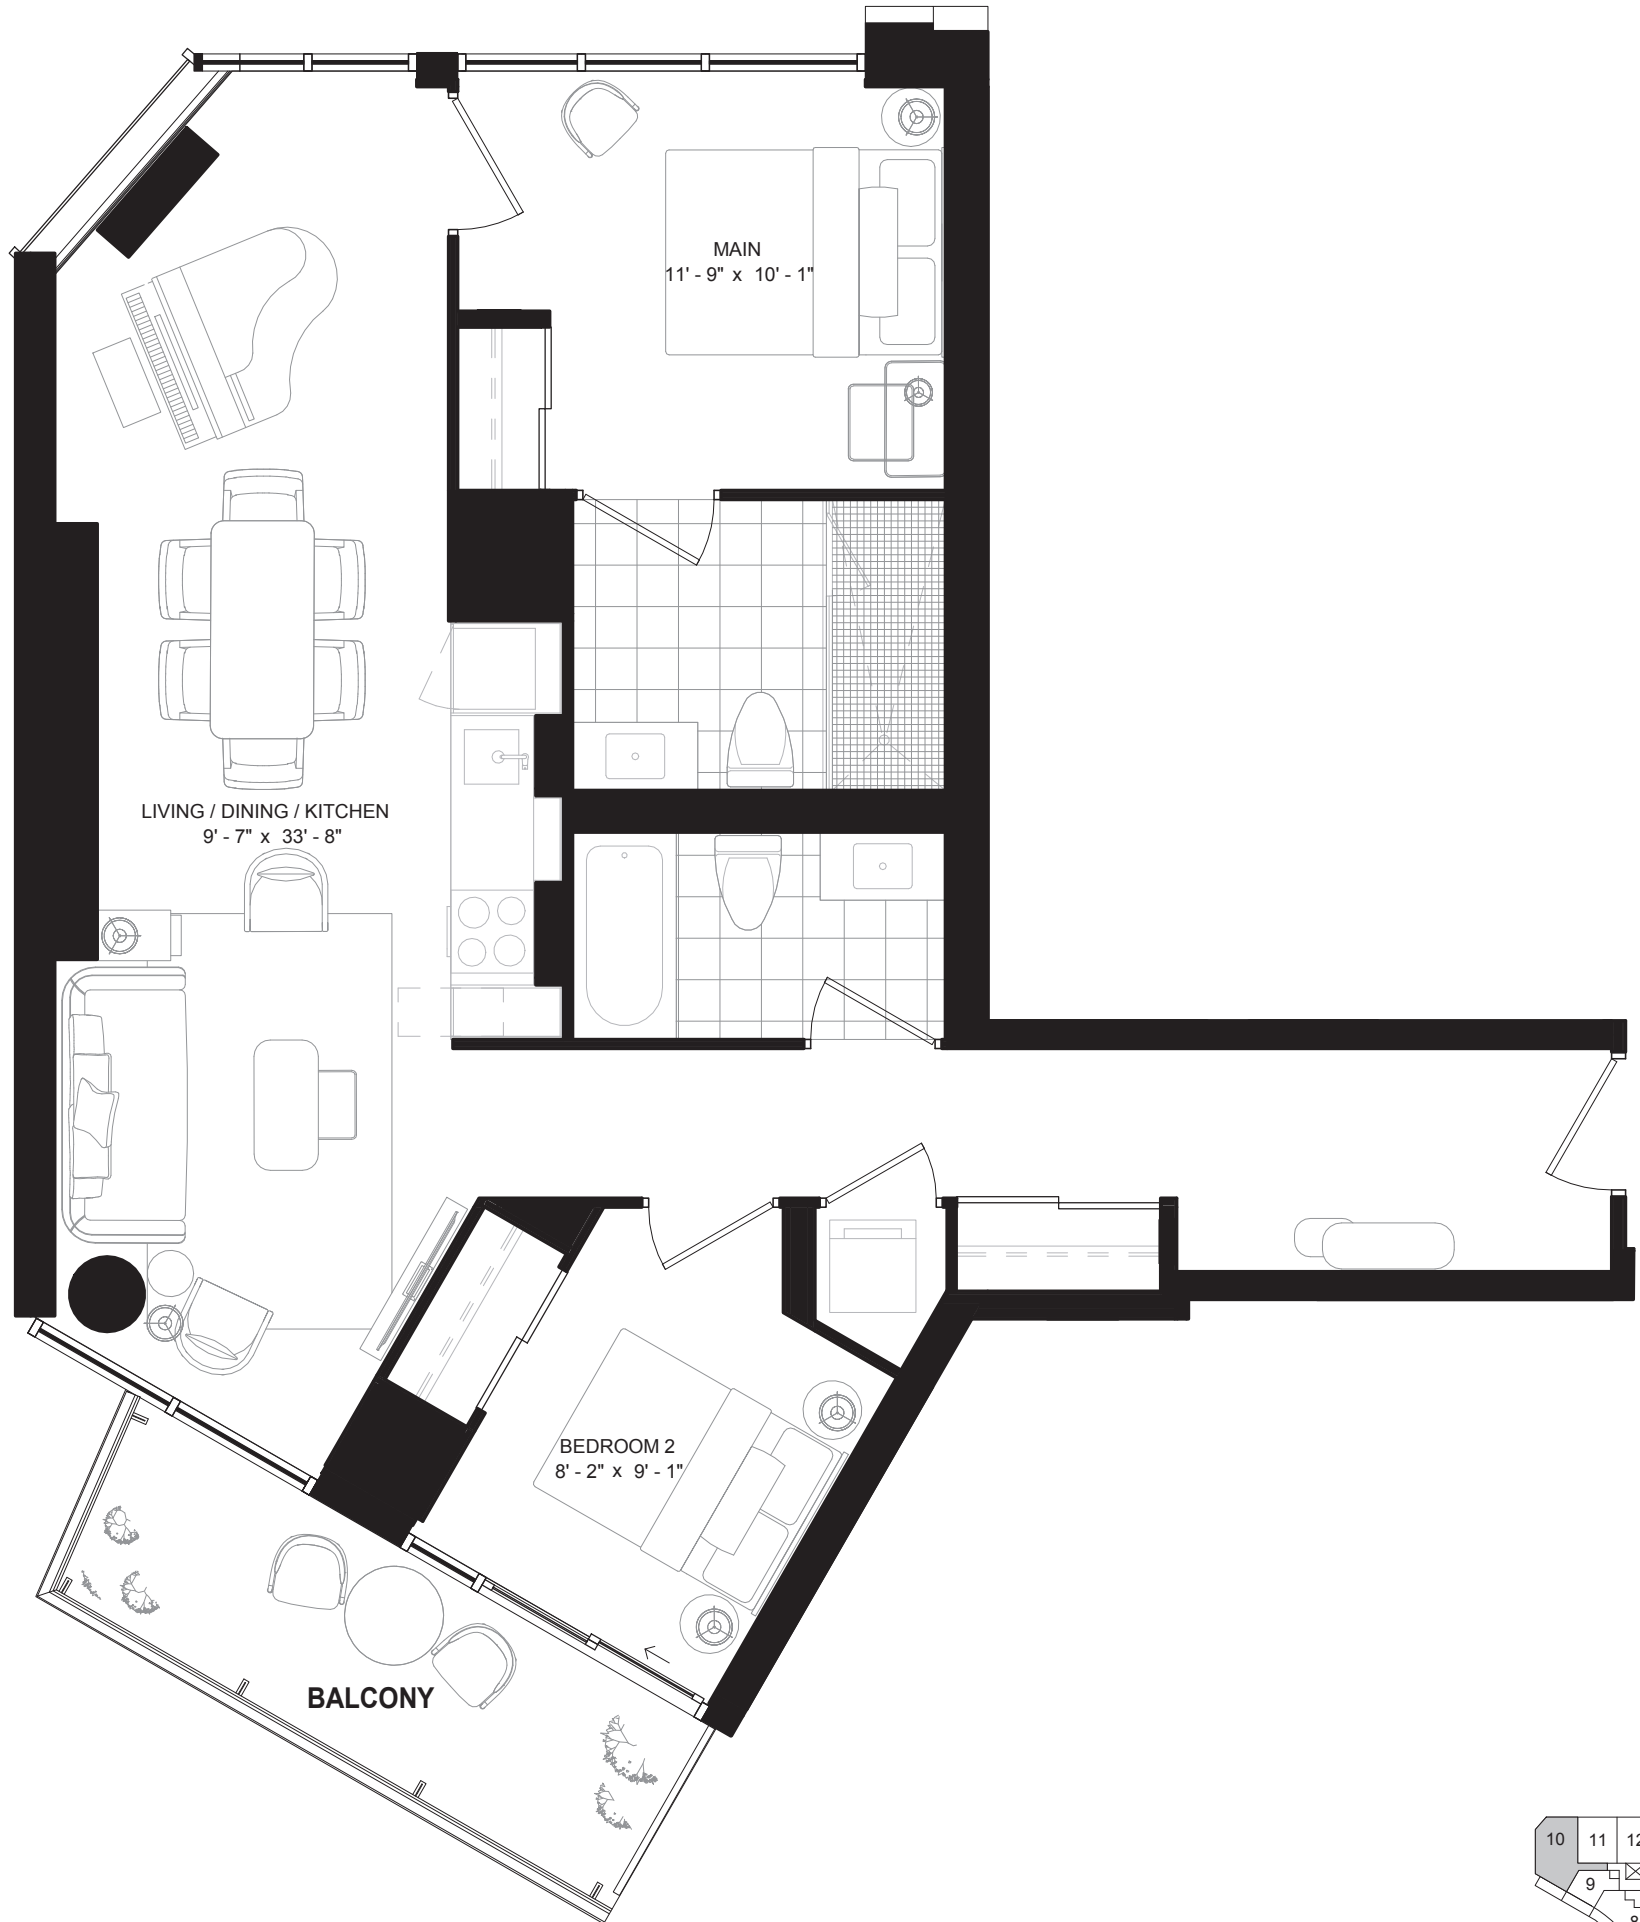

Natasha

THE RESIDENCES

SYMPHONY

TWO BEDROOM 897 SQ. FT.

FLOOR 13

ALL DIMENSIONS, SPECIFICATIONS AND DRAWINGS ARE APPROXIMATE. PLANS MAY BE MIRROR IMAGE. WINDOW SIZES MAY VARY ON DIFFERENT FLOORS. FURNITURE NOT INCLUDED. ACTUAL SQUARE FOOTAGE MAY VARY FROM THE STATED FLOOR PLAN. E. & O.E.