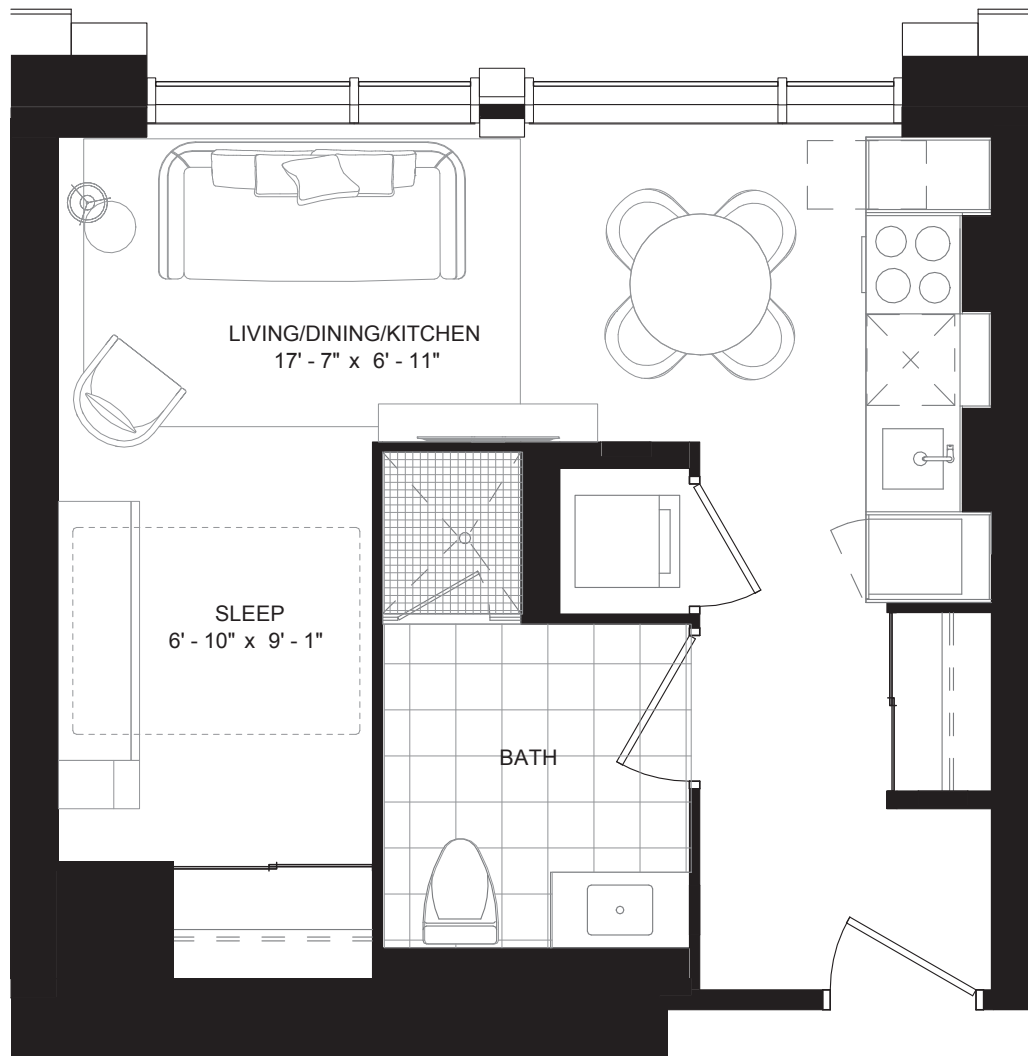

Natasha

THE RESIDENCES

TWILIGHT

STUDIO 433 SQ. FT.

FLOOR 8

ALL DIMENSIONS, SPECIFICATIONS AND DRAWINGS ARE APPROXIMATE. PLANS MAY BE MIRROR IMAGE. WINDOW SIZES MAY VARY ON DIFFERENT FLOORS. FURNITURE NOT INCLUDED. ACTUAL SQUARE FOOTAGE MAY VARY FROM THE STATED FLOOR PLAN. E. & O.E.